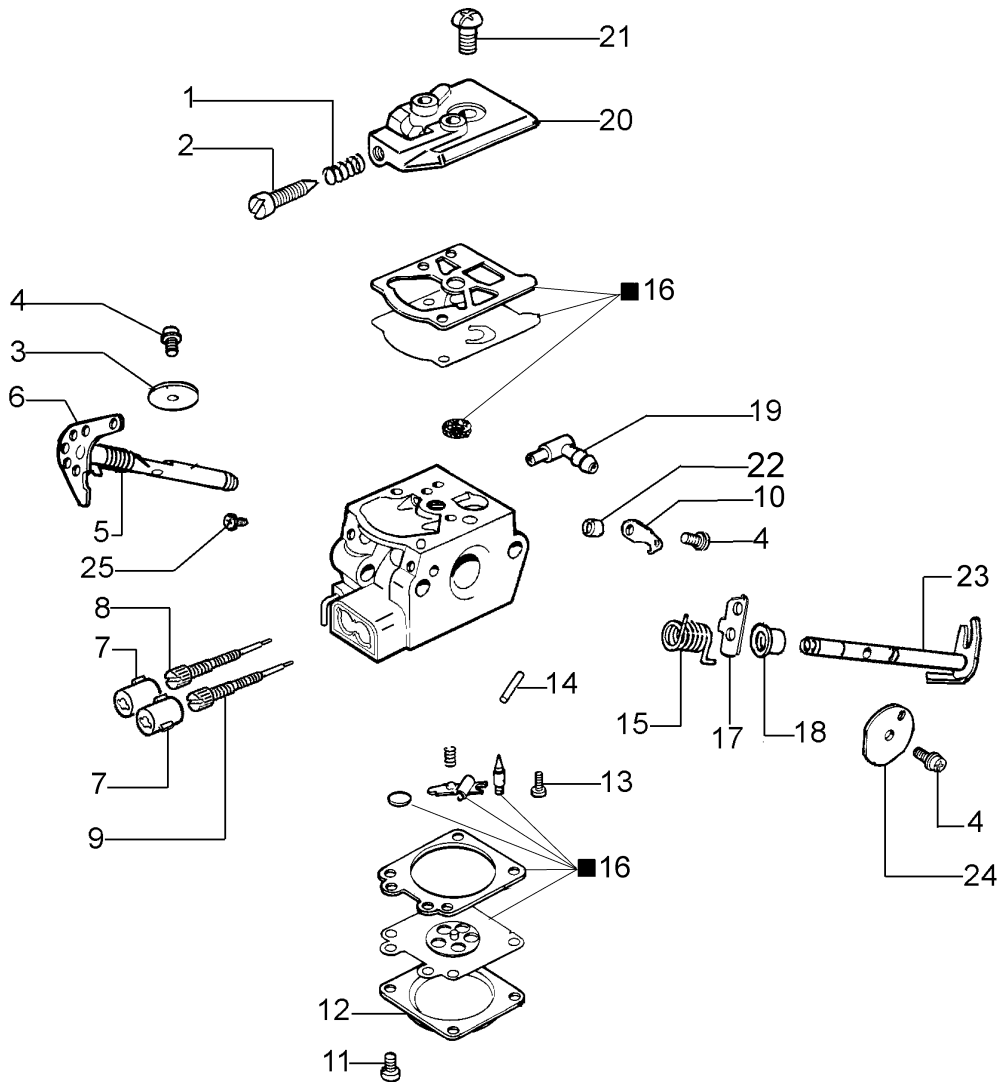

Ref.Nu	Qty	Part number	Description	Validity from	Validity till	Notes	Bulletin
1	1	50172001R	Starter assy				
2	1	50170017R	Starter handle				
3	1	50070123R	Starter rope				
4	1	005000361	Washer				
5	1	3833080	Washer				
6	1	50050073R	Spring				
7	1	004000142	Nut				
8	1	50170050R	Starter pulley				
9	1	50160024	Screw				
10	4	3960115R	Screw				
11	2	3960075	Screw				
12	2	006000315R	Washer				
13	2	3916004R	Washer				
14	1	50170144CR	Ignition coil				
15	1	50170090R	Cable				
16	1	50072029	Pawl				
17	1	50170015R	Flywheel				
18	1	50050127	Spring				
19	1	50050126	Spark plug cap				
20	1	50182003	Labels kit				
21	1	2304073	Wrench 13x19				

Ref.Nu	Qty	Part number	Description	Validity from	Validity till	Notes	Bulletin
1	1	50170128R	Chain cover assy				
2	1	50170040R	Guard				
3	1	095000219AR	Spring				
4	1	50010088AR	Spring				
5	1	3960070AR	Screw				
6	1	50050125R	Plate				
7	1	50050039R	Brake band				
8	1	097000146	Lever				
9	1	50050064R	Pin				
10	1	004000352R	Washer				
11	2	50010148R	Nut				
12	1	094500029	Spring				
13	1	094000129AR	Clutch				
14	1	50050136A	Chain sprocket 3/8				
15	1	004400285	Washer				
16	1	50050025	Worm gear 3/8				
17	1	50030372	Roller cage				
18	1	63090054R	Bar 12" - 30 cm				
18	1	50030232R	Bar 12" - 30 cm				
19	1	50030235R	Chain .3/8 x .050 (1.3mm) - 45 links				
19	1	50030191R	Chain .3/8 x .050 (1.3mm) - 52 links				