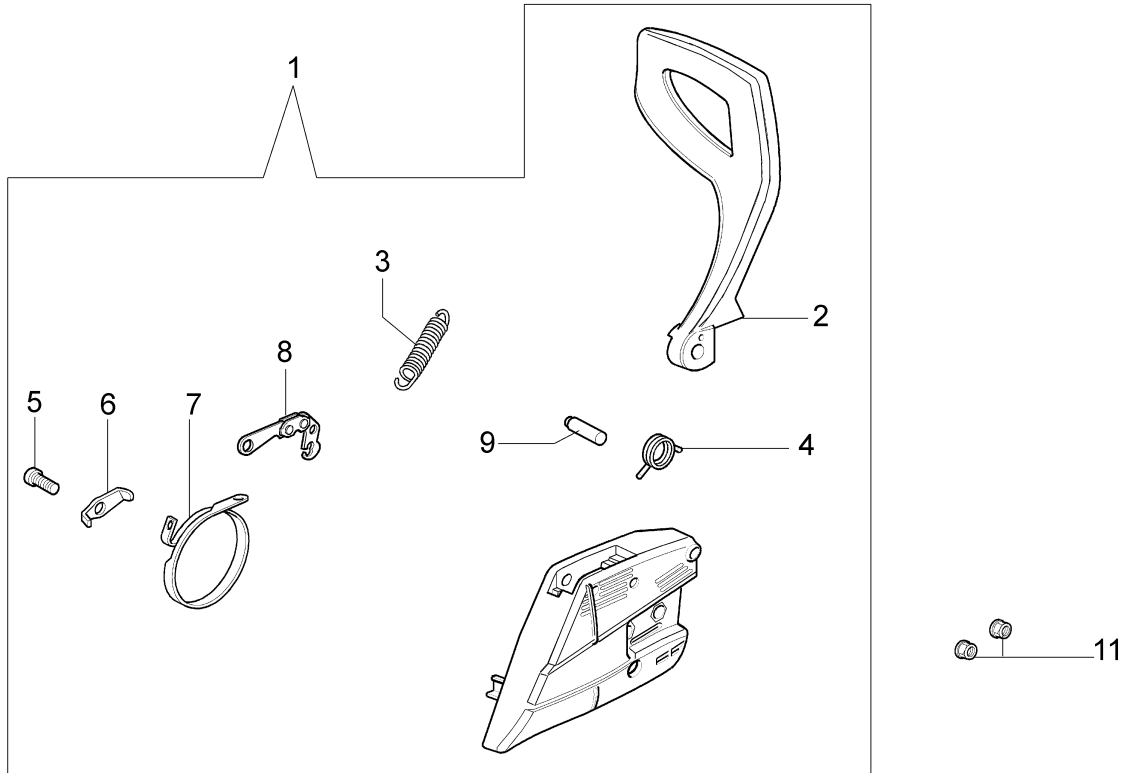

Ref.Nu	Qty	Part number	Description	Validity from	Validity till	Notes	Bulletin
1	1	50170010R	Manifold				
2	1	094600103	Band				
3	1	3055101	Spark plug				
4	1	50170031R	Gasket				
5	1	50170027R	Muffler				
6	3	3860117R	Screw				
7	2	4196166R	Piston ring				BT4-152-05/12
8	1	50110047R	Piston pin				BT4-152-05/12
9	2	004900061R	Ring				BT4-152-05/12
10	1	50110066A	Piston assy	SN 0851075308			BT4-152-05/12
11	1	50182005A	Complete cylinder	SN 0851075308			BT4-152-05/12
12	2	50110043AR	Spacer				
13	1	50110044R	Bearing				
14	1	3050022AR	Seal ring				
15	1	094000006R	Bearing				
16	1	3050024AR	Seal ring				
17	1	50050016AR	Cover				
18	4	3801047	Screw				
19	1	50110045R	Crankshaft				

Ref.Nu	Qty	Part number	Description	Validity from	Validity till	Notes	Bulletin
1	1	50170128R	Chain cover assy				
2	1	50170040R	Guard				
3	1	095000219AR	Spring				
4	1	50010088AR	Spring				
5	1	3960070AR	Screw				
6	1	50050125R	Plate				
7	1	50050039R	Brake band				
8	1	097000146	Lever				
9	1	50050064R	Pin				
10	1	004000352R	Washer				
11	2	50010148R	Nut				
12	1	094500029	Spring				
13	1	094000129AR	Clutch				
14	1	50050136A	Chain sprocket 3/8				
15	1	004400285	Washer				
16	1	50050025	Worm gear 3/8				
17	1	50030372	Roller cage				
18	1	63090054R	Bar 12" - 30 cm				
18	1	50030232R	Bar 12" - 30 cm				
19	1	50030235R	Chain .3/8 x .050 (1.3mm) - 45 links				
19	1	50030191R	Chain .3/8 x .050 (1.3mm) - 52 links				