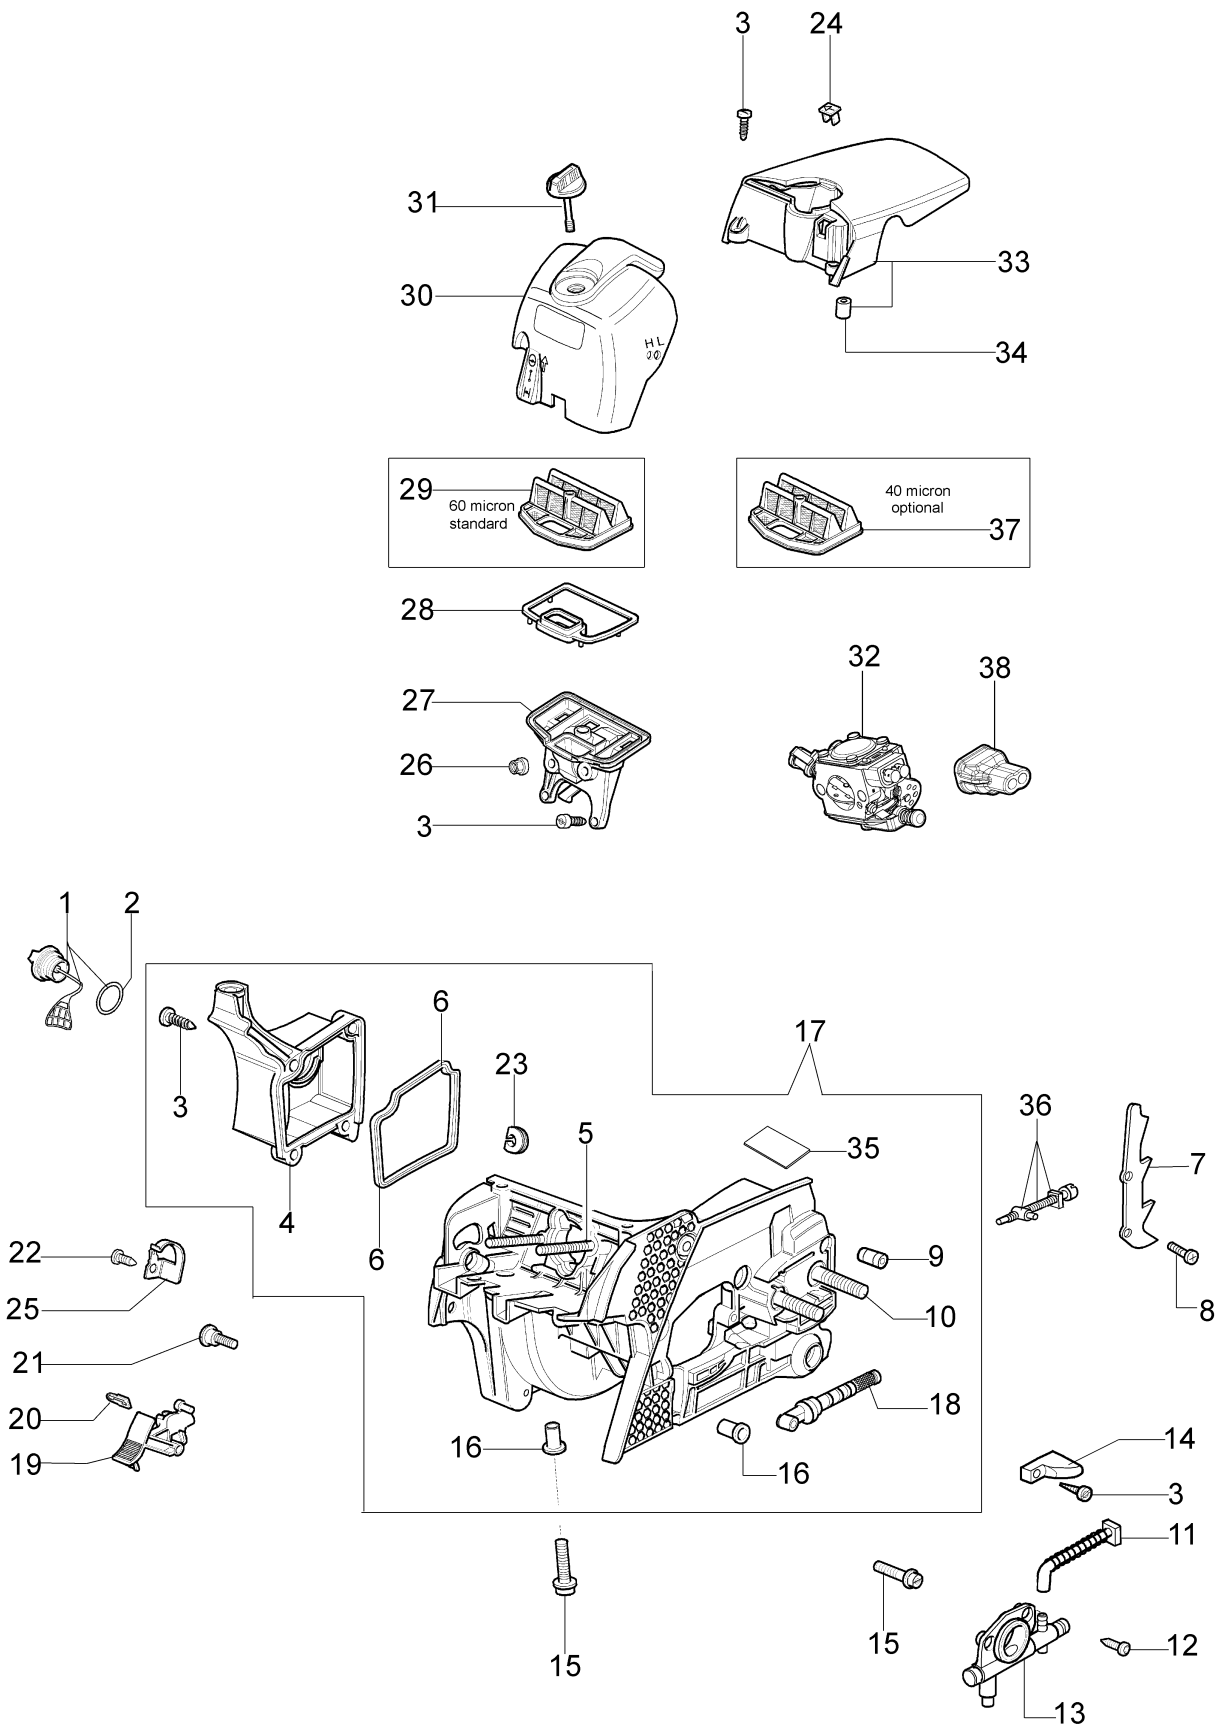

Ref.Nu	Qty	Part number	Description	Validity from	Validity till	Notes	Bulletin
1	1	50172001R	Starter assy				
2	1	50170017R	Starter handle				
3	1	50070123R	Starter rope				
4	1	005000361	Washer				
5	1	3833080	Washer				
6	1	50050073R	Spring				
7	1	004000142	Nut				
8	1	50170050R	Starter pulley				
9	1	50160024	Screw				
10	4	3960115R	Screw				
11	2	3960075	Screw				
12	2	006000315R	Washer				
13	2	3916004R	Washer				
14	1	50170144CR	Ignition coil				
15	1	50170090R	Cable				
16	1	50072029	Pawl				
17	1	50170015R	Flywheel				
18	1	50050127	Spring				
19	1	50050126	Spark plug cap				
20	1	50182003	Labels kit				
21	1	2304073	Wrench 13x19