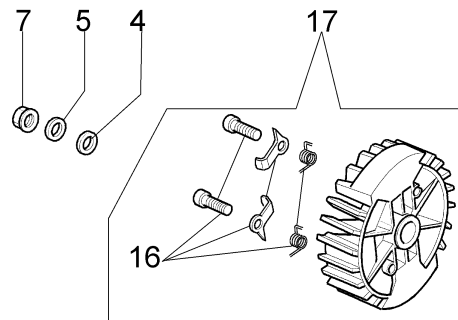

Ref.Nu	Qty	Part number	Description	Validity from	Validity till	Notes	Bulletin
1	1	50170010R	Manifold				
2	1	094600103	Band				
3	1	3055101	Spark plug				
4	1	50170031R	Gasket				
5	1	50170027R	Muffler				
6	3	3860117R	Screw				
7	2	4196166R	Piston ring				BT4-152-05/12
8	1	50110047R	Piston pin				BT4-152-05/12
9	2	004900061R	Ring				BT4-152-05/12
10	1	50110066A	Piston assy	SN 0851075308			BT4-152-05/12
11	1	50182005A	Complete cylinder	SN 0851075308			BT4-152-05/12
12	2	50110043AR	Spacer				
13	1	50110044R	Bearing				
14	1	3050022AR	Seal ring				
15	1	094000006R	Bearing				
16	1	3050024AR	Seal ring				
17	1	50050016AR	Cover				
18	4	3801047	Screw				
19	1	50110045R	Crankshaft				

Ref.Nu	Qty	Part number	Description	Validity from	Validity till	Notes	Bulletin
1	1	50170128R	Chain cover assy				
2	1	50170040R	Guard				
3	1	095000219AR	Spring				
4	1	50010088AR	Spring				
5	1	3960070AR	Screw				
6	1	50050125R	Plate				
7	1	50050039R	Brake band				
8	1	097000146	Lever				
9	1	50050064R	Pin				
10	1	004000352R	Washer				
11	2	50010148R	Nut				
12	1	094500029	Spring				
13	1	094000129AR	Clutch				
14	1	50050136A	Chain sprocket 3/8				
15	1	004400285	Washer				
16	1	50050025	Worm gear 3/8				
17	1	50030372	Roller cage				
18	1	63090054R	Bar 12" - 30 cm				
18	1	50030232R	Bar 12" - 30 cm				
19	1	50030235R	Chain .3/8 x .050 (1.3mm) - 45 links				
19	1	50030191R	Chain .3/8 x .050 (1.3mm) - 52 links				