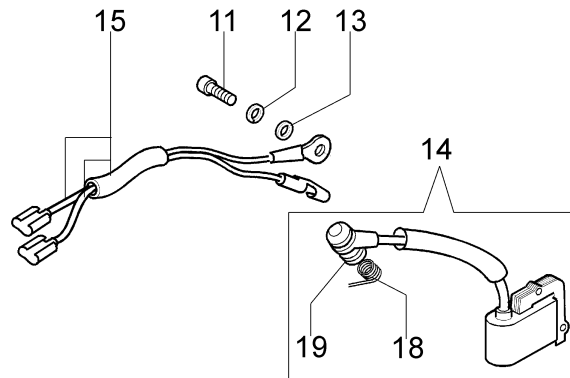

Ref.Nu	Qty	Part number	Description	Validity from	Validity till	Notes	Bulletin
1	1	50170010R	Manifold				
2	1	094600103	Band				
3	1	3055101	Spark plug				
4	1	50170031R	Gasket				
5	1	50170027R	Muffler				
6	3	3860117R	Screw				
7	2	4196166R	Piston ring				BT4-152-05/12
8	1	50110047R	Piston pin				BT4-152-05/12
9	2	004900061R	Ring				BT4-152-05/12
10	1	50110066A	Piston assy	SN 0851075308			BT4-152-05/12
11	1	50182005A	Complete cylinder	SN 0851075308			BT4-152-05/12
12	2	50110043AR	Spacer				
13	1	50110044R	Bearing				
14	1	3050022AR	Seal ring				
15	1	094000006R	Bearing				
16	1	3050024AR	Seal ring				
17	1	50050016AR	Cover				
18	4	3801047	Screw				
19	1	50110045R	Crankshaft				

Ref.Nu	Qty	Part number	Description	Validity from	Validity till	Notes	Bulletin
1	1	50170128R	Chain cover assy				
2	1	50170040R	Guard				
3	1	095000219AR	Spring				
4	1	50010088AR	Spring				
5	1	3960070AR	Screw				
6	1	50050125R	Plate				
7	1	50050039R	Brake band				
8	1	097000146	Lever				
9	1	50050064R	Pin				
10	1	004000352R	Washer				
11	2	50010148R	Nut				
12	1	094500029	Spring				
13	1	094000129AR	Clutch				
14	1	50050136A	Chain sprocket 3/8				
15	1	004400285	Washer				
16	1	50050025	Worm gear 3/8				
17	1	50030372	Roller cage				
18	1	63090054R	Bar 12" - 30 cm				
18	1	50030232R	Bar 12" - 30 cm				
19	1	50030235R	Chain .3/8 x .050 (1.3mm) - 45 links				
19	1	50030191R	Chain .3/8 x .050 (1.3mm) - 52 links				