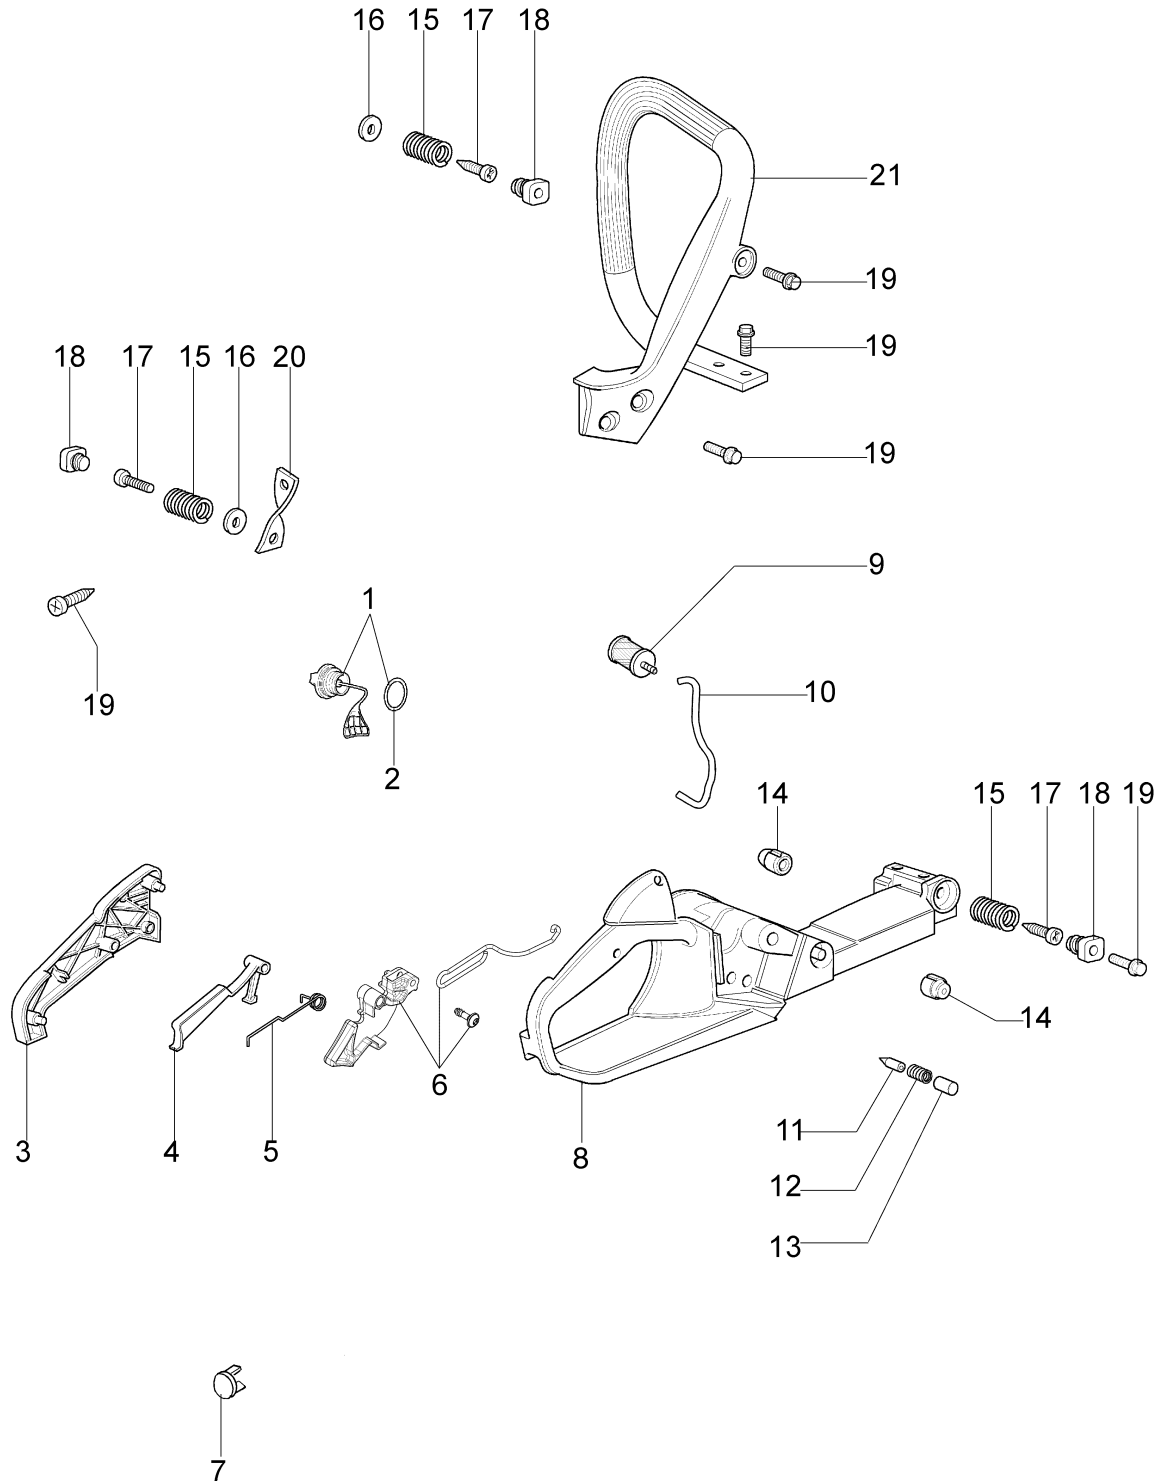

Ref.Nu	Qty	Part number	Description	Validity from	Validity till	Notes	Bulletin
1	1	50052005R	Tank cap				
2	1	3049025	O-ring				
3	11	3960115R	Screw				
4	1	50170009R	Cover				
5	5	50070067A	Tie rod				
6	1	50170004R	Gasket				
7	1	50170042R	Spike				
8	1	3960099R	Screw				
9	1	097000229R	Breather valve				
10	2	50050052R	Stud				
11	1	50050049R	Tube				
12	3	3960074	Screw				
13	1	50180007AR	Oil pump				
14	1	094600369R	Guard				
15	5	3860097R	Screw				
16	5	50050067	Spacer				
17	1	50172008R	Crankcase				
18	1	50170149R	Oil filter				
19	1	50170060AR	Lever				
20	1	50170062R	Plate				
21	1	50160024	Screw				
22	1	3960070AR	Screw				
23	1	005000347A	Grommet				
24	1	50170032R	Deflector				
25	1	50170061R	Spring				
26	2	3933100R	Nut				
27	1	50170132R	Support				
28	1	50050056BR	Gasket				
29	1	50170036R	Air filter				BT1-021-05/08
30	1	50170037AR	Cover				
31	1	50110007R	Knob				
32	1	2318756DR	Carburetor WT-781E				
33	1	50172019R	Cover				
34	1	50070126R	Spacer				
35	1	50170033R	Guard				
36	1	50050133	Chain tensioner kit				
37	1	50170231R	Air filter optional				BT1-021-05/08
38	1	50170150R	Screw guide