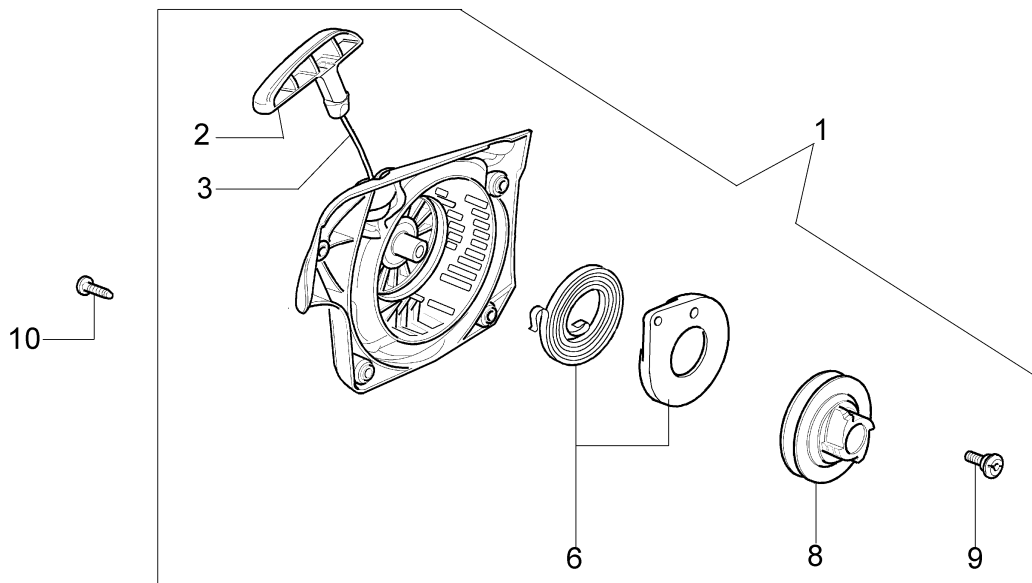

Ref.Nu	Qty	Part number	Description	Validity from	Validity till	Notes	Bulletin
1	1	50170010R	Manifold				
2	1	094600103	Band				
3	1	3055101	Spark plug				
4	1	50170031R	Gasket				
5	1	50170027R	Muffler				
6	3	3860117R	Screw				
7	2	4196166R	Piston ring				BT4-152-05/12
8	1	50110047R	Piston pin				BT4-152-05/12
9	2	004900061R	Ring				BT4-152-05/12
10	1	50110066A	Piston assy	SN 0851075308			BT4-152-05/12
11	1	50182005A	Complete cylinder	SN 0851075308			BT4-152-05/12
12	2	50110043AR	Spacer				
13	1	50110044R	Bearing				
14	1	3050022AR	Seal ring				
15	1	094000006R	Bearing				
16	1	3050024AR	Seal ring				
17	1	50050016AR	Cover				
18	4	3801047	Screw				
19	1	50110045R	Crankshaft				

Ref.Nu	Qty	Part number	Description	Validity from	Validity till	Notes	Bulletin
1	1	50170128R	Chain cover assy				
2	1	50170040R	Guard				
3	1	095000219AR	Spring				
4	1	50010088AR	Spring				
5	1	3960070AR	Screw				
6	1	50050125R	Plate				
7	1	50050039R	Brake band				
8	1	097000146	Lever				
9	1	50050064R	Pin				
10	1	004000352R	Washer				
11	2	50010148R	Nut				
12	1	094500029	Spring				
13	1	094000129AR	Clutch				
14	1	50050136A	Chain sprocket 3/8				
15	1	004400285	Washer				
16	1	50050025	Worm gear 3/8				
17	1	50030372	Roller cage				
18	1	63090054R	Bar 12" - 30 cm				
18	1	50030232R	Bar 12" - 30 cm				
19	1	50030235R	Chain .3/8 x .050 (1.3mm) - 45 links				
19	1	50030191R	Chain .3/8 x .050 (1.3mm) - 52 links				