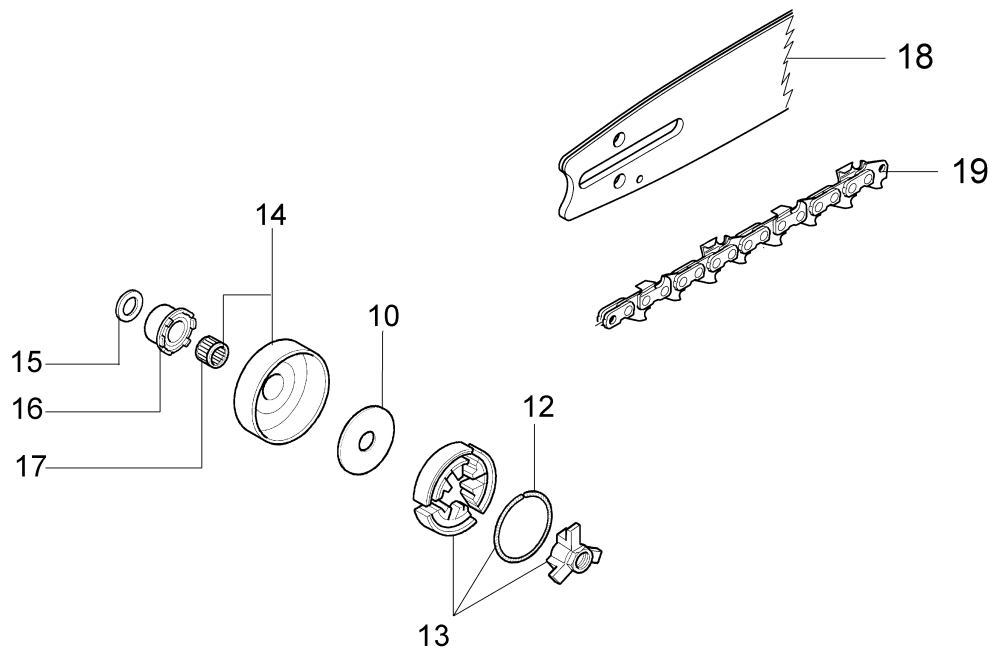

Ref.Nu	Qty	Part number	Description	Validity from	Validity till	Notes	Bulletin
1	1	50170010R	Manifold				
2	1	094600103	Band				
3	1	3055101	Spark plug				
4	1	50170031R	Gasket				
5	1	50170027R	Muffler				
6	3	3860117R	Screw				
7	2	4196166R	Piston ring				BT4-152-05/12
8	1	50110047R	Piston pin				BT4-152-05/12
9	2	004900061R	Ring				BT4-152-05/12
10	1	50110066A	Piston assy	SN 0851075308			BT4-152-05/12
11	1	50182005A	Complete cylinder	SN 0851075308			BT4-152-05/12
12	2	50110043AR	Spacer				
13	1	50110044R	Bearing				
14	1	3050022AR	Seal ring				
15	1	094000006R	Bearing				
16	1	3050024AR	Seal ring				
17	1	50050016AR	Cover				
18	4	3801047	Screw				
19	1	50110045R	Crankshaft				

Ref.Nu	Qty	Part number	Description	Validity from	Validity till	Notes	Bulletin
1	1	50170128R	Chain cover assy				
2	1	50170040R	Guard				
3	1	095000219AR	Spring				
4	1	50010088AR	Spring				
5	1	3960070AR	Screw				
6	1	50050125R	Plate				
7	1	50050039R	Brake band				
8	1	097000146	Lever				
9	1	50050064R	Pin				
10	1	004000352R	Washer				
11	2	50010148R	Nut				
12	1	094500029	Spring				
13	1	094000129AR	Clutch				
14	1	50050136A	Chain sprocket 3/8				
15	1	004400285	Washer				
16	1	50050025	Worm gear 3/8				
17	1	50030372	Roller cage				
18	1	63090054R	Bar 12" - 30 cm				
18	1	50030232R	Bar 12" - 30 cm				
19	1	50030235R	Chain .3/8 x .050 (1.3mm) - 45 links				
19	1	50030191R	Chain .3/8 x .050 (1.3mm) - 52 links				