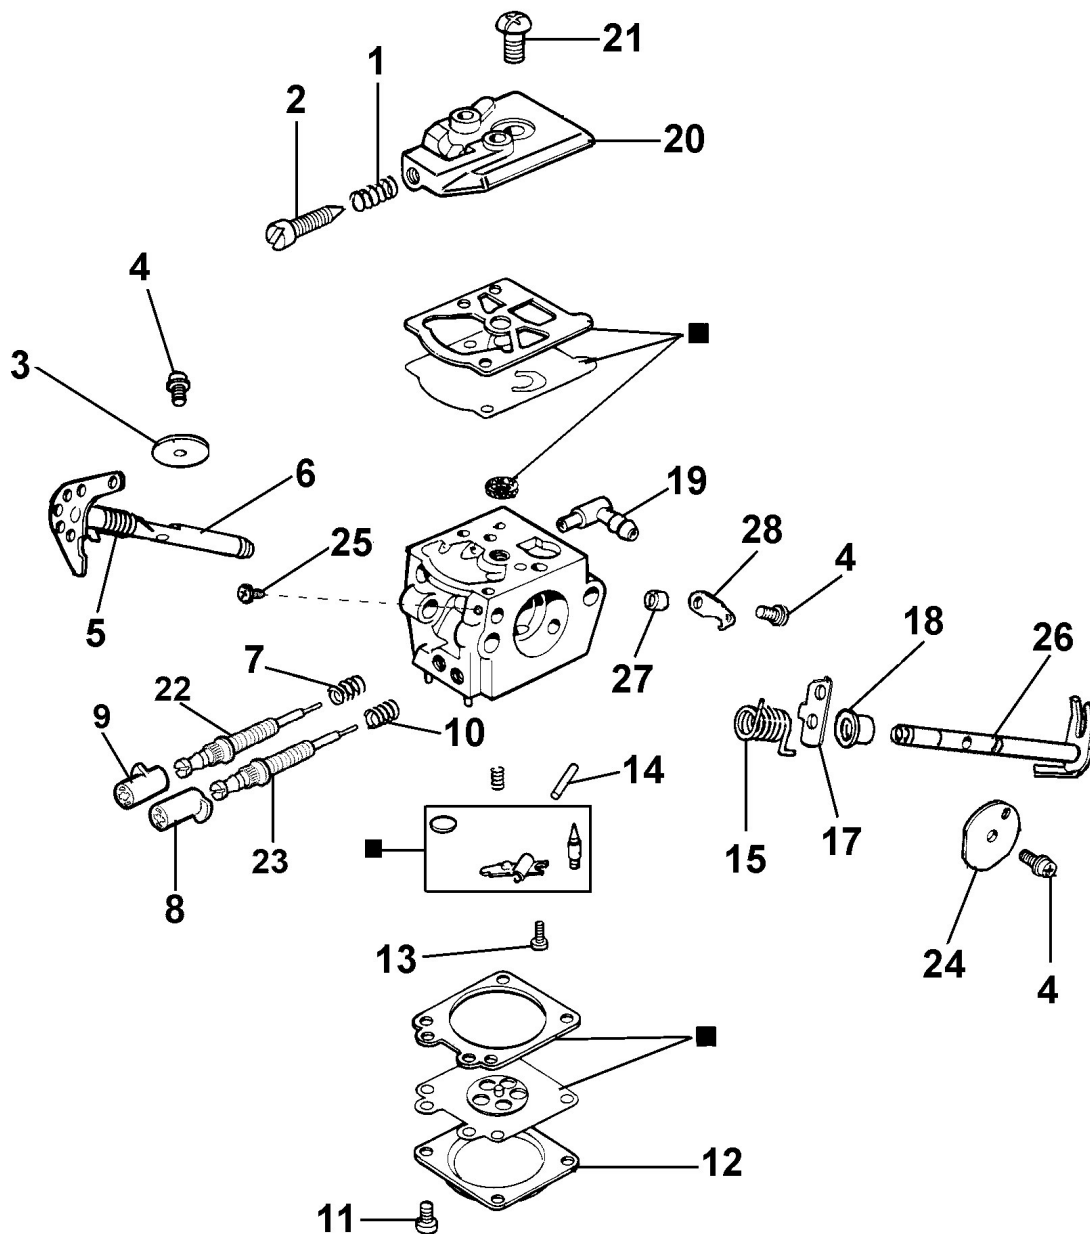

16 ■ KIT RIPARAZIONE
REPAIR KIT

Illustration Carburetor WT-536, WT-562

Ref.Nu	Qty	Part number	Description	Validity from	Validity till	Notes	Bulletin
1	1	094600148	Spring				
2	1	074000240	Adjust. screw				
3	1	095000141	Shutter				
4	4	003300209	Screw				
5	1	094600208	Spring				
6	1	50050112	Shaft				
7	1	035000165	Spring				
8	1	2318694	Cap				
9	1	2318695	Cap				
10	1	093500115	Spring				
11	4	035000162	Screw				
12	1	2318191	Cover				
13	1	003300202	Screw				
14	1	003300201	Spindle				
15	1	50050115	Spring				
16	1	2318671	Repair kit				
17	1	50050111	Lever				
18	1	50050109	Bushing				
19	1	003300036	Fittings				
20	1	50050107	Cover				
21	1	003300197	Screw				
22	1	2318942	Screw L				
23	1	2318943	Screw H				
24	1	094600140	Shutter				
25	1	50050117	Screw				
26	1	50050113	Shaft				
27	1	50050110	Bushing				
28	1	50050108	Throttle lever