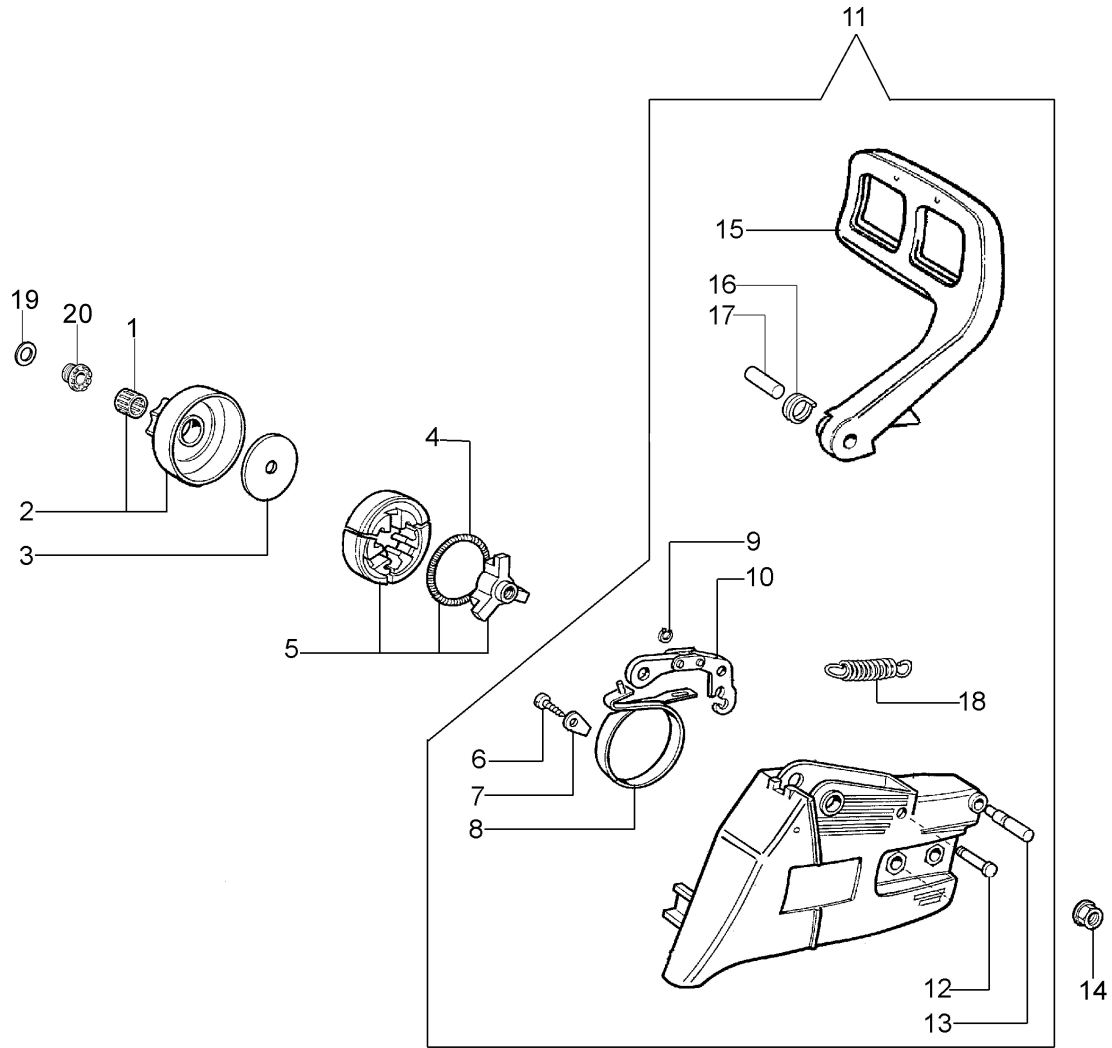

Illustration Crankcase and air filter

Illustration Crankcase and air filter

Ref.Nu	Qty	Part number	Description	Validity from	Validity till	Notes	Bulletin
1	1	50052005R	Tank cap				
2	1	3049025	O-ring				
3	2	094600262AR	Tie rod				
4	4	50050067R	Spacer				
5	1	50052006B	Oil filter				
6	1	097000229R	Breather valve				
7	4	3833073R	Washer				
8	4	3860096R	Screw				
9	1	094600369R	Guard				
10	1	094600041AR	Screw				
11	1	50050269B	Starter lever				
12	1	50050133	Chain tensioner kit				
13	1	50050260	Carburetor WT-562				
14	1	50050121	Screw guide				
15	1	50050049R	Tube				
16	1	50050037	Cover				
17	3	3960074R	Screw				
18	2	3960115R	Screw				
19	1	50050020R	Oil pump				
20	1	50060091AR	Crankcase				
21	2	50050052R	Stud				
22	1	3914003R	Nut				
23	1	50050034R	Knob				
24	1	2317021R	Switch				
25	1	50050036AR	Air filter				BT1-019-07/07
25	1	50050331R	Air filter optional				BT1-019-07/07
26	1	50050056BR	Gasket				
27	1	50050035C	Support				
28	1	2317013R	Guard				
29	1	50062023	Spike				
30	1	50050122R	Guard				

Illustration Clutch

Ref.Nu	Qty	Part number	Description	Validity from	Validity till	Notes	Bulletin
1	1	50030372R	Roller cage				
2	1	50050136A	Chain sprocket 3/8				
3	1	004000352R	Washer				
4	1	094500029AR	Spring				
5	1	094000129AR	Clutch				
6	1	3960070AR	Screw				
7	1	50050125R	Plate				
8	1	50050039R	Brake band				
9	1	3026003R	Ring				
10	1	097000146	Lever				
11	1	50052002AR	Chain cover				
12	1	097000106R	Plug				
13	1	50050064R	Pin				
14	2	50010148R	Nut				
15	1	50050040R	Guard				
16	1	50010088AR	Spring				
17	1	50050066	Plug				
18	1	095000219AR	Spring				
19	1	004400285	Washer				
20	1	50050025R	Worm gear 3/8				