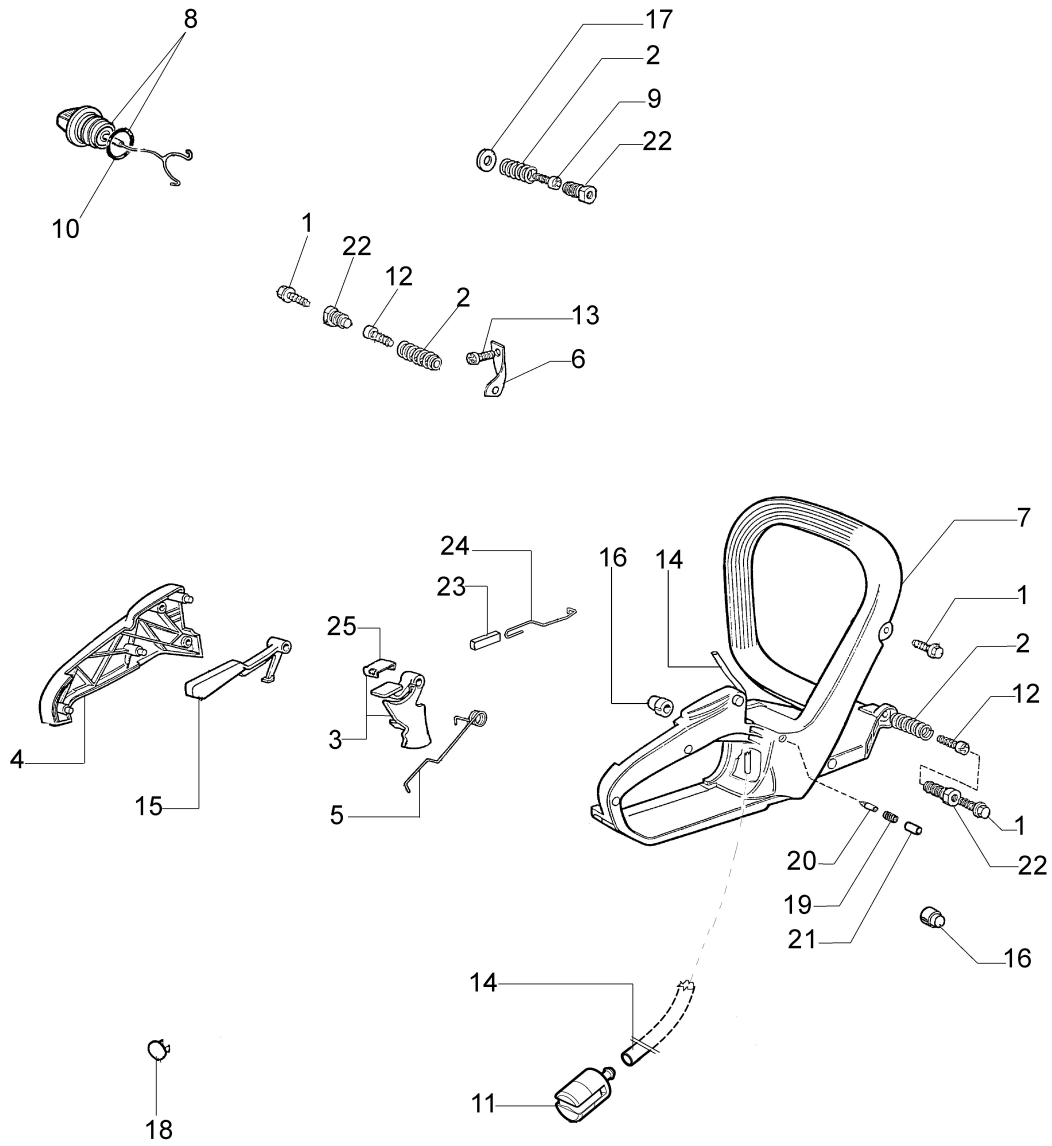

Illustration Engine

Ref.Nu	Qty	Part number	Description	Validity from	Validity till	Notes	Bulletin
1	1	3055114R	Spark plug				
2	2	50050032	Screw				
3	4	3801051R	Screw				
4	2	3960073R	Screw				
5	1	50272004R	Seal ring				
6	2	50110043AR	Spacer				BT4-124-02/07
7	2	004900061R	Ring				
8	1	50050222	Piston pin				
9	1	094600103	Band				
10	1	50110045R	Crankshaft				BT4-124-02/07
11	2	50060076	Gasket				
12	1	50050010R	Manifold				
13	2	3914003R	Nut				
14	2	094000006R	Bearing				
15	1	50050027A	Muffler				
16	1	074000405R	Piston ring				
17	1	50060027A	Piston assy Ø40				
18	1	50060028B	Cylinder				
19	1	3037013	Bearing				
20	1	3050024AR	Seal ring				
21	1	50050001	Crankshaft				
22	1	50050016CR	Cover				
23	1	50110044R	Bearing				BT4-124-02/07
24	1	50110047R	Piston pin				BT4-124-02/07
25	1	50120034A	Piston assy Ø40				BT4-124-02/07
26	1	50060103	Complete cylinder Ø40				BT4-124-02/07

Illustration Clutch

Ref.Nu	Qty	Part number	Description	Validity from	Validity till	Notes	Bulletin
1	1	50030372R	Roller cage				
2	1	50050136A	Chain sprocket 3/8				
3	1	004000352R	Washer				
4	1	094500029AR	Spring				
5	1	094000129AR	Clutch				
6	1	3960070AR	Screw				
7	1	50050125R	Plate				
8	1	50050039R	Brake band				
9	1	3026003R	Ring				
10	1	097000146	Lever				
11	1	50052002AR	Chain cover				
12	1	097000106R	Plug				
13	1	50050064R	Pin				
14	2	50010148R	Nut				
15	1	50050040R	Guard				
16	1	50010088AR	Spring				
17	1	50050066	Plug				
18	1	095000219AR	Spring				
19	1	004400285	Washer				
20	1	50050025R	Worm gear 3/8				