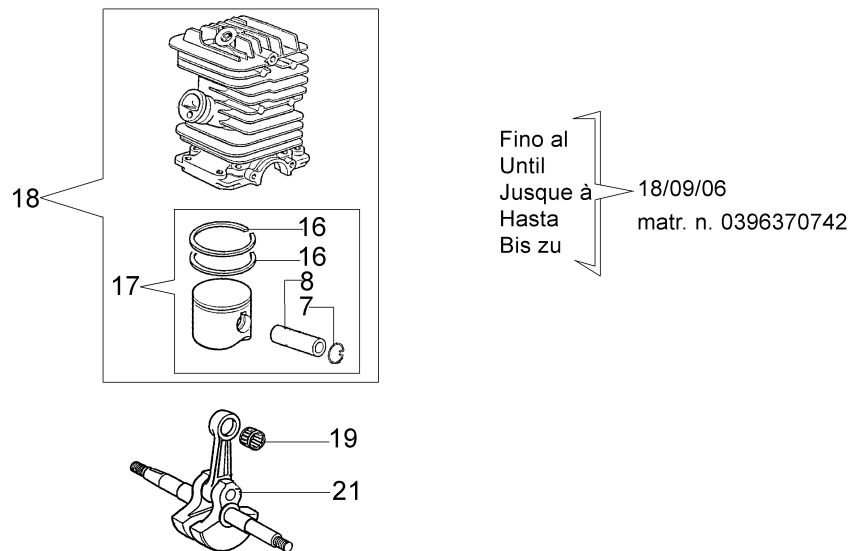

Illustration Engine

Ref.Nu	Qty	Part number	Description	Validity from	Validity till	Notes	Bulletin
1	1	3055114R	Spark plug				
2	2	50050032	Screw				
3	4	3801051R	Screw				
4	2	3960073R	Screw				
5	1	50272004R	Seal ring				
6	2	50110043AR	Spacer				BT4-124-02/07
7	2	004900061R	Ring				
8	1	50050222	Piston pin				
9	1	094600103	Band				
10	1	50110045R	Crankshaft				BT4-124-02/07
11	2	50060076	Gasket				
12	1	50050010R	Manifold				
13	2	3914003R	Nut				
14	2	094000006R	Bearing				
15	1	50050027A	Muffler				
16	1	074000405R	Piston ring				
17	1	50060027A	Piston assy Ø40				
18	1	50060028B	Cylinder				
19	1	3037013	Bearing				
20	1	3050024AR	Seal ring				
21	1	50050001	Crankshaft				
22	1	50050016CR	Cover				
23	1	50110044R	Bearing				BT4-124-02/07
24	1	50110047R	Piston pin				BT4-124-02/07
25	1	50120034A	Piston assy Ø40				BT4-124-02/07
26	1	50060103	Complete cylinder Ø40				BT4-124-02/07

Illustration Clutch

Ref.Nu	Qty	Part number	Description	Validity from	Validity till	Notes	Bulletin
1	1	50030372R	Roller cage				
2	1	50050136A	Chain sprocket 3/8				
3	1	004000352R	Washer				
4	1	094500029AR	Spring				
5	1	094000129AR	Clutch				
6	1	3960070AR	Screw				
7	1	50050125R	Plate				
8	1	50050039R	Brake band				
9	1	3026003R	Ring				
10	1	097000146	Lever				
11	1	50052002AR	Chain cover				
12	1	097000106R	Plug				
13	1	50050064R	Pin				
14	2	50010148R	Nut				
15	1	50050040R	Guard				
16	1	50010088AR	Spring				
17	1	50050066	Plug				
18	1	095000219AR	Spring				
19	1	004400285	Washer				
20	1	50050025R	Worm gear 3/8				