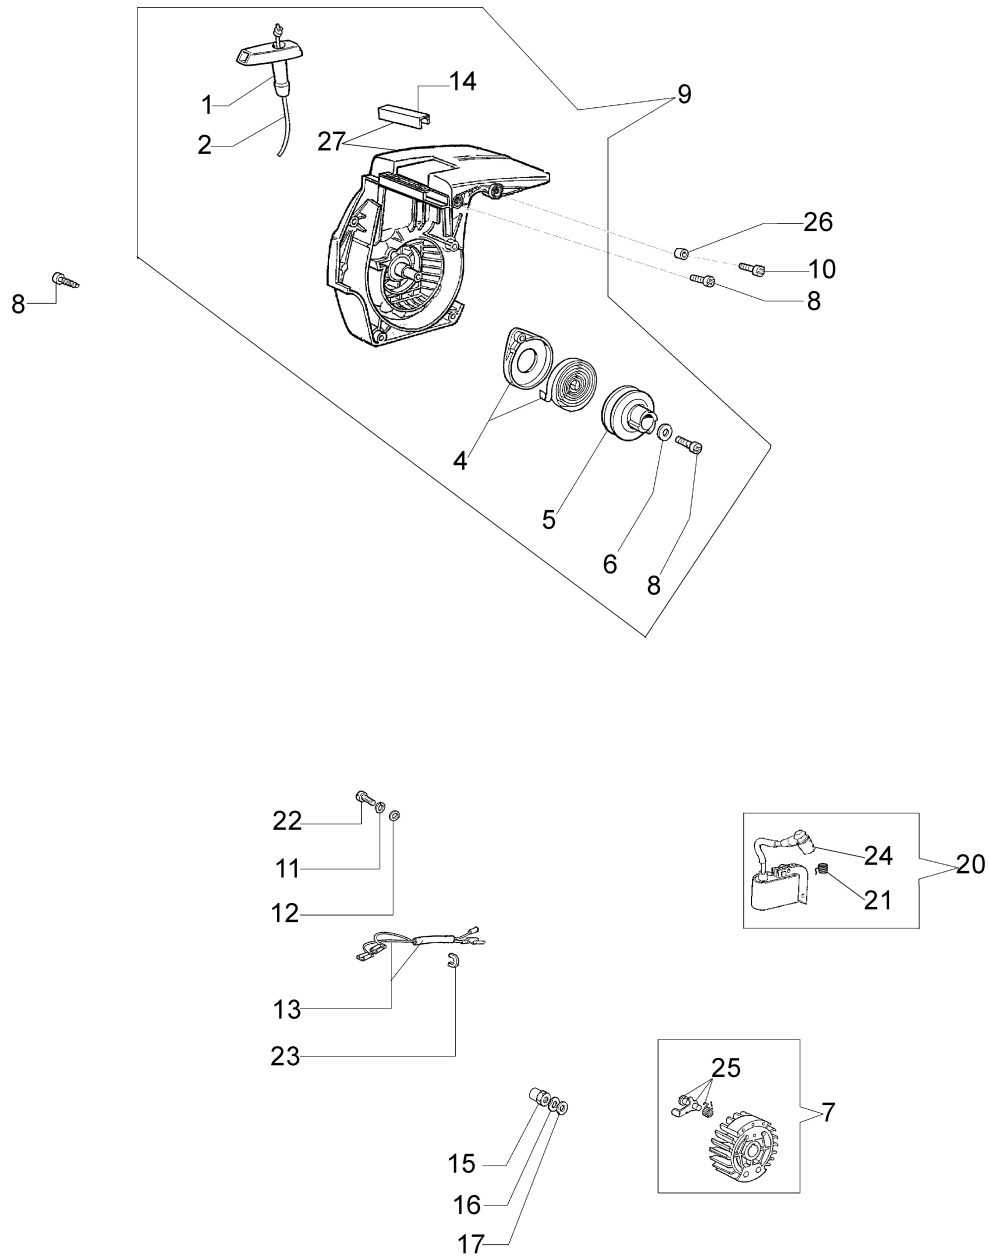

Illustration Starter assy

3
Kit etichette
Labels set
Jeu etiquette
Juego etiquetas
Etikettenkit

Illustration Starter assy

Ref.Nu	Qty	Part number	Description	Validity from	Validity till	Notes	Bulletin
1	1	097000064AR	Starter handle				
2	1	50070123R	Starter rope				
3	1	50060031	Labels kit				
4	1	50050073R	Spring				
5	1	50050017AR	Starter pulley				
6	1	094500034R	Washer				
7	1	50050240R	Flywheel				
8	1	3960115R	Screw				
9	1	50110086	Starter assy				
10	1	3960082BR	Screw				
11	1	006000315R	Washer				
12	1	3916004R	Washer				
13	1	50050081	Cable				
14	1	50050148	Plate				
15	1	50050261R	Nut				BT4-122-01/07
16	1	3833080R	Washer				
17	1	3916009R	Washer				
20	1	50050013AR	Ignition coil				
21	1	50050127	Spring				
22	1	3960075R	Screw				
23	1	005000347AR	Grommet				
24	1	50050126	Spark plug cap				
25	1	50072029	Pawl				
26	1	50050124	Spacer				
27	1	50110087	Starter assy