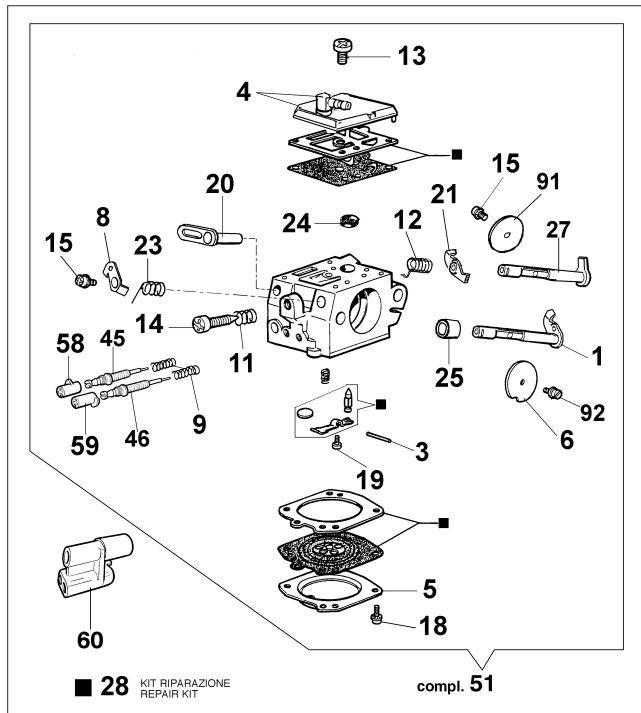

■ 28 KIT RIPARAZIONE
REPAIR KIT

compl. 51

kit 93