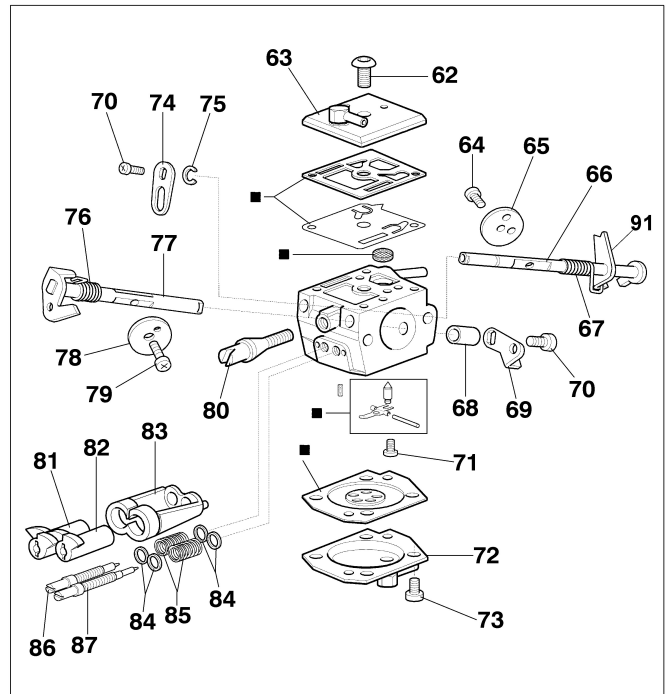

FINO A NOVEMBRE 2004
TILL NOVEMBER 2004
BIS NOVEMBER 2004
HASTA NOVIEMBRE 2004
JUSQU'A NOVEMBRE 2004

■ 28 KIT RIPARAZIONE
REPAIR KIT

compl. 22

DA NOVEMBRE 2004
FROM NOVEMBER 2004
AB NOVEMBER 2004
DESDE NOVIEMBRE 2004
DEPUIS NOVEMBRE 2004

■ 89 KIT RIPARAZIONE
REPAIR KIT

■ 28 KIT RIPARAZIONE
REPAIR KIT

compl. 51

kit 93

compl. 90