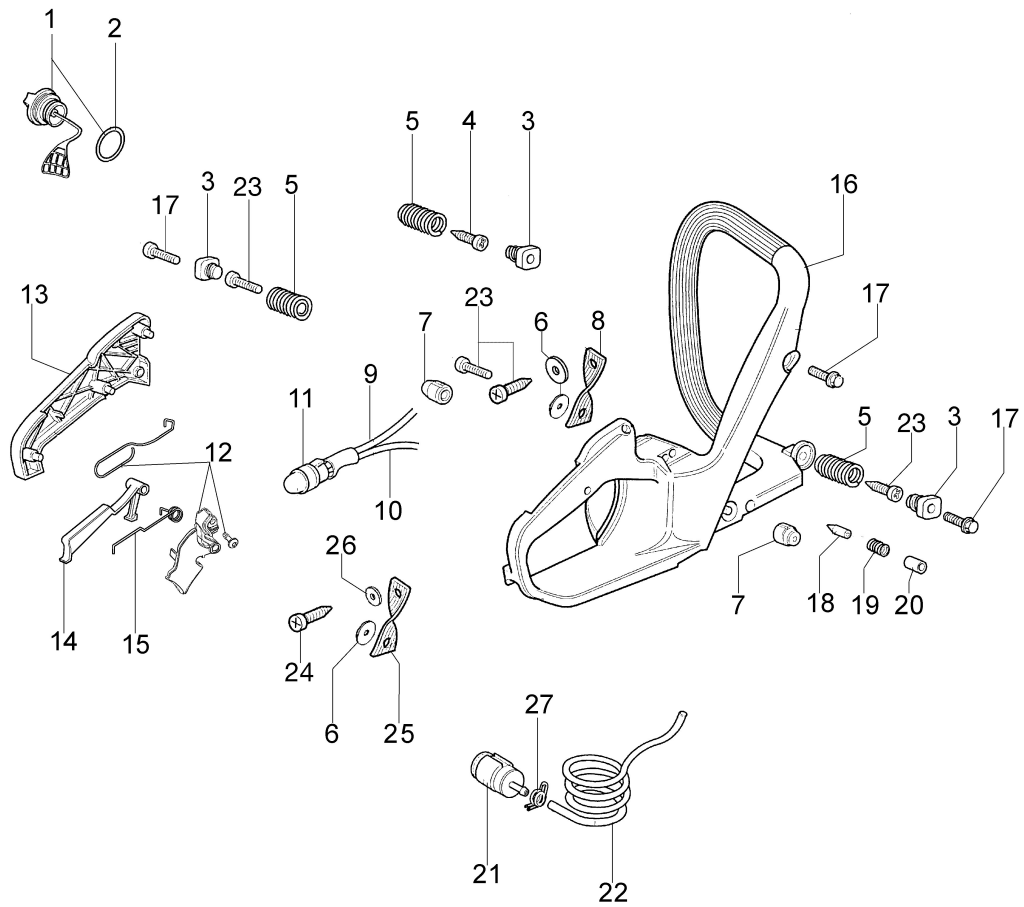

Illustration Handle

Ref.Nu	Qty	Part number	Description	Validity from	Validity till	Notes	Bulletin
1	1	50072009R	Cap				
2	1	099900090R	Ring				
3	3	50070049R	Support				
4	1	3960073R	Screw				
5	3	50070024R	Spring				
6	3	3057005R	Washer				
7	2	50010061R	AV-mount				
8	1	50070182	Strap				
9	1	50060039	Tube				
10	1	50080134R	Tube				
11	1	2318817R	Air purge				
12	1	50070259	Throttle kit				BT4-142-05/10
13	1	50050214AR	Cover				
14	1	50050046AR	Lever				
15	1	097000028R	Spring				
16	1	50070065BR	Tank assy				
17	3	3960099R	Screw				
18	1	094500577AR	Breather valve				
19	1	094500575R	Spring				
20	1	50050071R	Breather valve				
21	1	50010218R	Fuel filter				
22	1	50070064	Fuel line				
23	4	094600041AR	Screw				
24	1	3960091AR	Screw				
25	1	50070181	Strap				
26	1	3916005R	Washer				
27	1	4098377R	Band