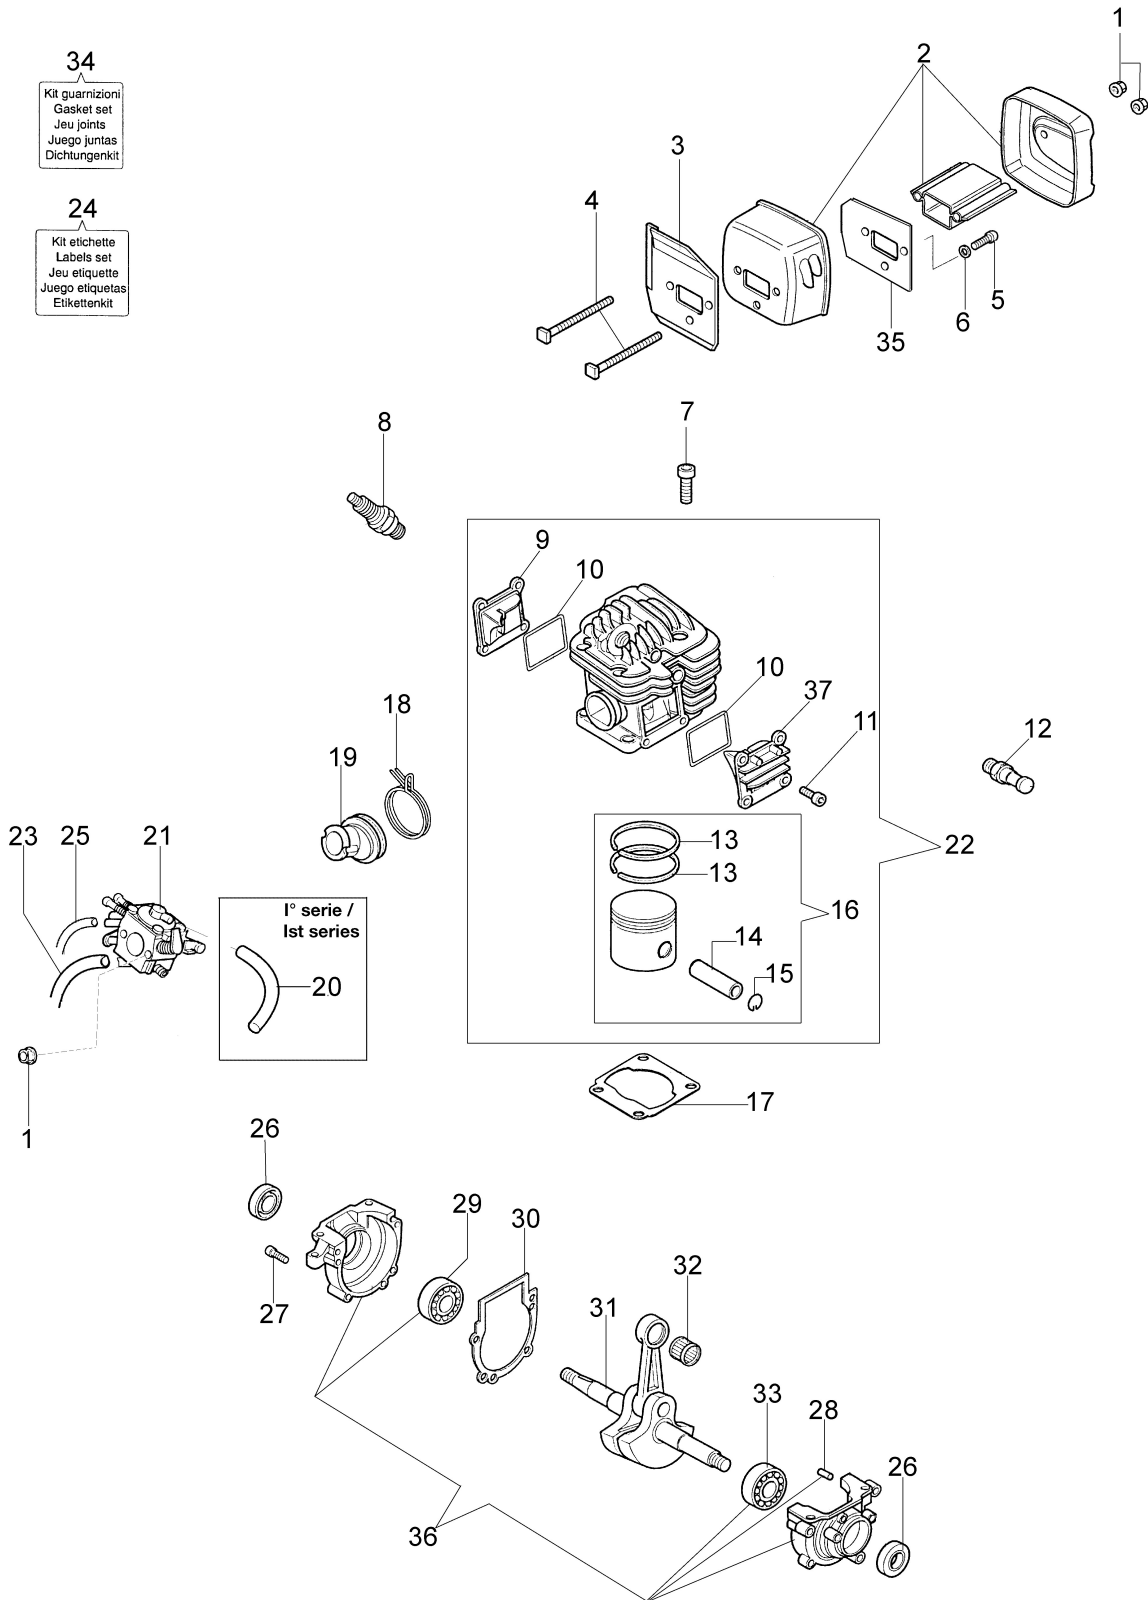

Illustration Engine

Ref.Nu	Qty	Part number	Description	Validity from	Validity till	Notes	Bulletin
1	3	3914003R	Nut				
2	1	50072025A	Muffler				
3	1	50070031R	Gasket				
4	2	50070032R	Seal flange				
5	2	3960073R	Screw				
6	2	3918010R	Washer				
7	4	3860095R	Screw				
8	1	3055115R	Spark plug bpmr7a				
9	2	50070071	Cover				
10	2	50070186	Gasket				
11	8	3960074R	Screw				
12	1	50070207R	Decompressor				
13	2	50070128R	Piston ring Ø42				
14	1	50070117R	Piston pin				
15	1	004900061R	Ring				
16	1	50072032A	Piston assy				
17	1	50070047CR	Gasket				
18	1	097000059A	Spring				
19	1	50070010AR	Manifold				
20	1	50070152	Tube	SN 0463108262			BT4-155-05/13
21	1	50070224B	Carburetor kit HDA-205E				
22	1	50072024B	Cylinder				
23	1	50080133R	Tube				
24	1	50072026	Labels kit				
25	1	026400089A	Tube				
26	2	007201313R	Seal ring				
27	4	3860096R	Screw				
28	2	094600042	Plug				
29	1	005000016R	Bearing				
30	1	50070039CR	Gasket				
31	1	50070272AR	Crankshaft				
32	1	094000005R	Bearing				
33	1	3034012R	Bearing				
34	1	50072028A	Gasket set				
35	1	50070180R	Plate				
36	1	50080098R	Crankcase assy				
37	1	50070070	Cover