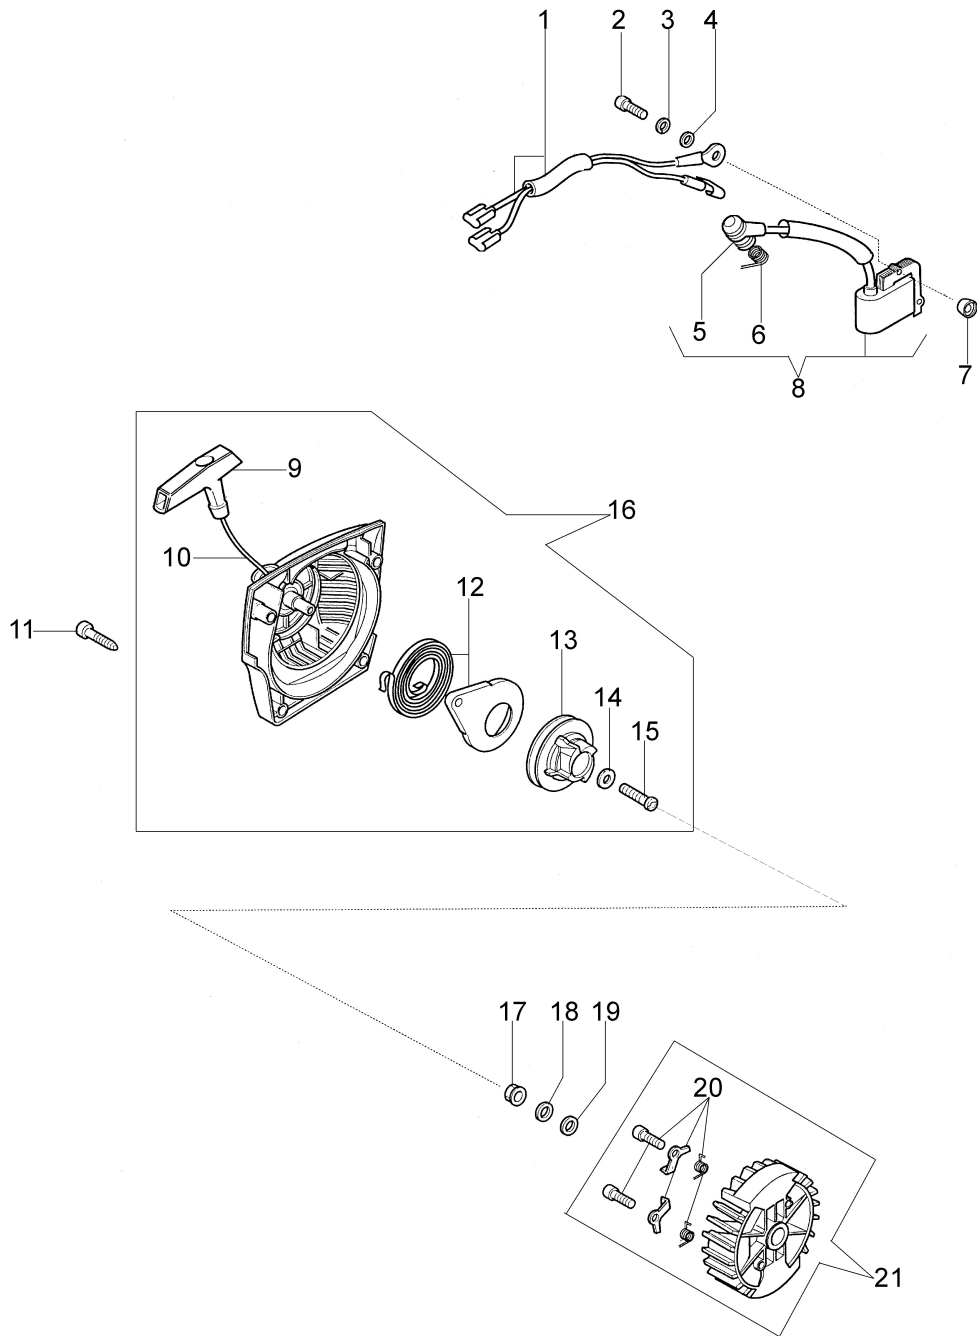

Illustration Starter assy

Illustration Starter assy

Ref.Nu	Qty	Part number	Description	Validity from	Validity till	Notes	Bulletin
1	1	50070077	Cable				
2	2	094000097	Screw				
3	2	006000315R	Washer				
4	2	3916004R	Washer				
5	1	094600097AR	Spark plug cap				
6	1	094600169AR	Spring				
7	2	50070148A	Spacer				
8	1	2501001R	Ignition coil				
9	1	097000064AR	Starter handle				
10	1	50070123R	Starter rope				
11	4	3960092AR	Screw				
12	1	50050073R	Spring				
13	1	50070050A	Starter pulley				
14	1	094500034R	Washer				
15	1	094600041AR	Screw				
16	1	50072005BR	Starter assy			SN 0465187683	
16	1	50072059BR	Starter assy	SN 0465187684			
17	2	004000142R	Nut				
18	2	3833080R	Washer				
19	2	3916009R	Washer				
20	1	50072029	Pawl				
21	1	50260015R	Flywheel				

Illustration Clutch and brake

Ref.Nu	Qty	Part number	Description	Validity from	Validity till	Notes	Bulletin
1	1	50070095AR	Guard				
2	1	095000219AR	Spring				
3	1	097000107	Plug				
4	1	50010088AR	Spring				
5	1	3960045	Screw				
6	1	50070124AR	Plate				
7	1	3026003R	Ring				
8	1	097000146	Lever				
9	1	094500297R	Clutch				
10	1	3993070R	Screw				
11	1	50050125R	Plate				
12	1	50050039R	Brake band				
13	1	006000300	Bushing				
14	1	50070149	Guard				
15	1	50070033	Spike				
16	2	3960098R	Screw				
17	1	50010148R	Nut				
18	1	3960093	Screw				
19	1	50070081	Cover				
20	1	094500029AR	Spring				
21	1	50070088	Washer				
22	1	3049007	O-ring				
23	1	50070080	Chain tensioner screw				
24	1	50070087AR	Adjuster nut				
25	1	50072027A	Chain tensioner kit				
26	1	50072060CR	Chain cover assy				
27	1	50070069	Washer				
28	1	50070025R	Worm gear				
29	1	005000165R	Bearing				
30	1	094500761A	Chain sprocket .325				
31	1	375100012AR	Washer				
32	1	097000106R	Plug				
33	1	094600275R	Bar 16" - 41 cm				
33	1	094600285R	Bar 18" - 46 cm				
34	1	001000710R	Chain .325" x .058" (1,5mm)				
34	1	30629007A	Chain .325" x .058" (1,5mm) - 72 links				
35	1	50070084DR	Chain cover				