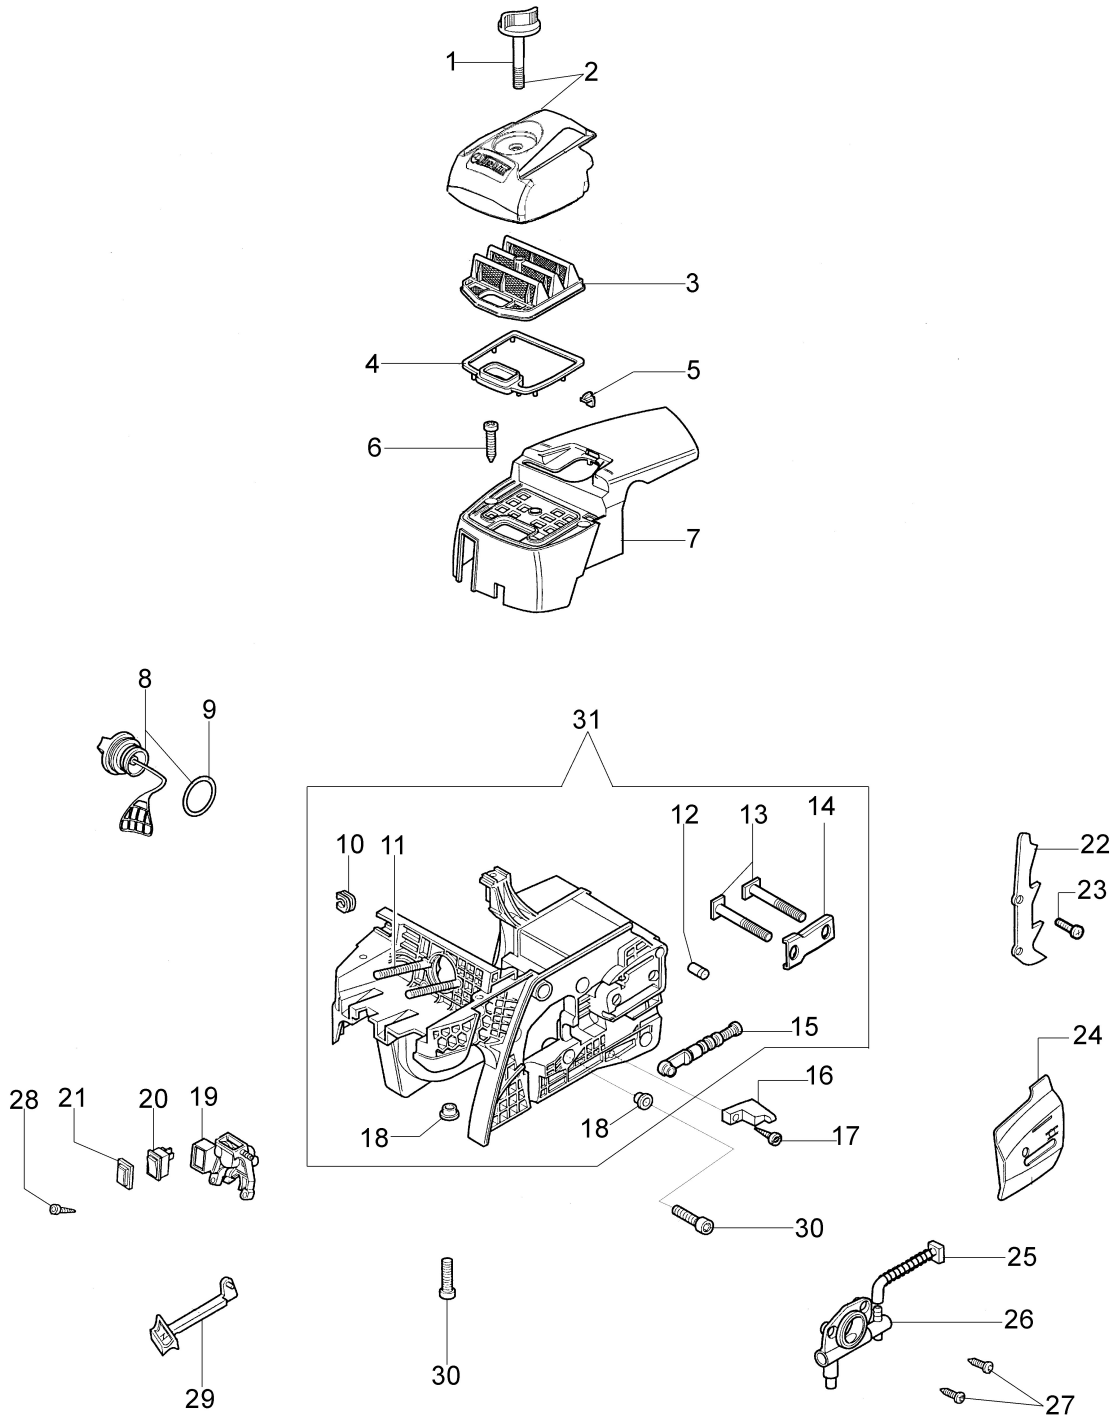

Illustration Tank and air filter

Illustration Tank and air filter

Ref.Nu	Qty	Part number	Description	Validity from	Validity till	Notes	Bulletin
1	1	50070034R	Knob				
2	1	50072030B	Air filter cover		SN 0465187683		
2	1	50072058B	Air filter cover	SN 0465187684			
3	1	50070036R	Air filter standard				BT1-019-07/07
3	1	50070244R	Air filter optional				BT1-019-07/07
4	1	50070056	Gasket				
5	1	50070066	Deflector				
6	3	3960092AR	Screw				
7	1	50070192	Cover		SN 0465187683		
7	1	50070281DR	Cover	SN 0465187684			
8	1	50052005R	Tank cap				
9	1	3049025	O-ring				
10	1	005000347AR	Grommet				
11	1	50070067A	Tie rod				
12	1	097000229R	Breather valve				
13	1	50070052AR	Screw				
14	1	50070211	Plate				
15	1	50072010BR	Oil filter				
16	1	094600369R	Guard				
17	1	094600041AR	Screw				
18	5	50050067R	Spacer				
19	1	50080068R	Air filter support	SN 0463108262			BT4-155-05/13
20	1	2317021R	Switch				
21	1	2317013	Guard				
22	1	50070062	Spike				
23	2	3960098R	Screw				
24	1	50070055R	Plate				
25	1	50070054R	Tube				
26	1	50170051BR	Oil pump				BT4-126-10/07
27	2	3960074R	Screw				
28	1	3960091AR	Screw				
29	1	50070228R	Lever				
30	5	3860099R	Screw				
31	1	50070007GR	Crankcase