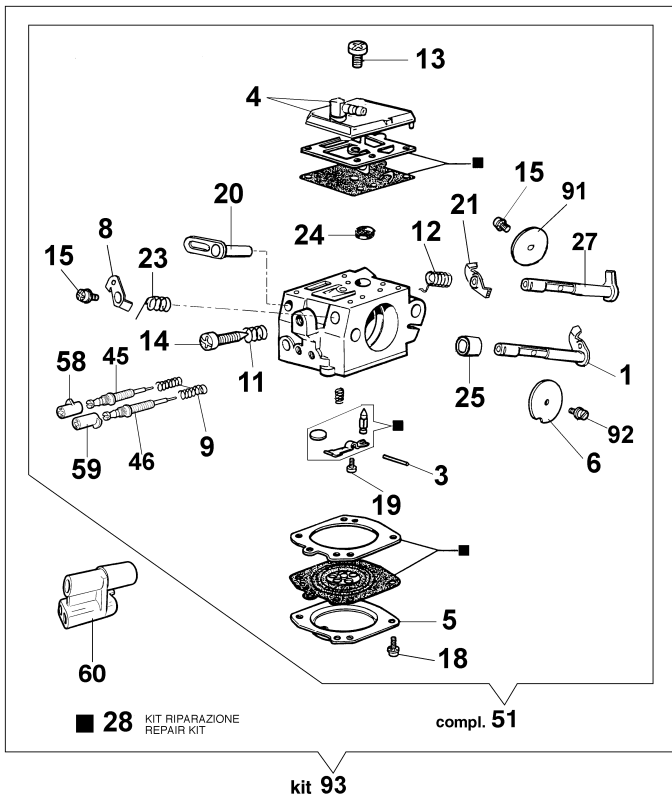

FINO A NOVEMBRE 2004
TILL NOVEMBER 2004
BIS NOVEMBER 2004
HASTA NOVIEMBRE 2004
JUSQU'A NOVEMBRE 2004

DA NOVEMBRE 2004
FROM NOVEMBER 2004
AB NOVEMBER 2004
DESDE NOVIEMBRE 2004
DEPUIS NOVEMBRE 2004

■ 89 KIT RIPARAZIONE
REPAIR KIT