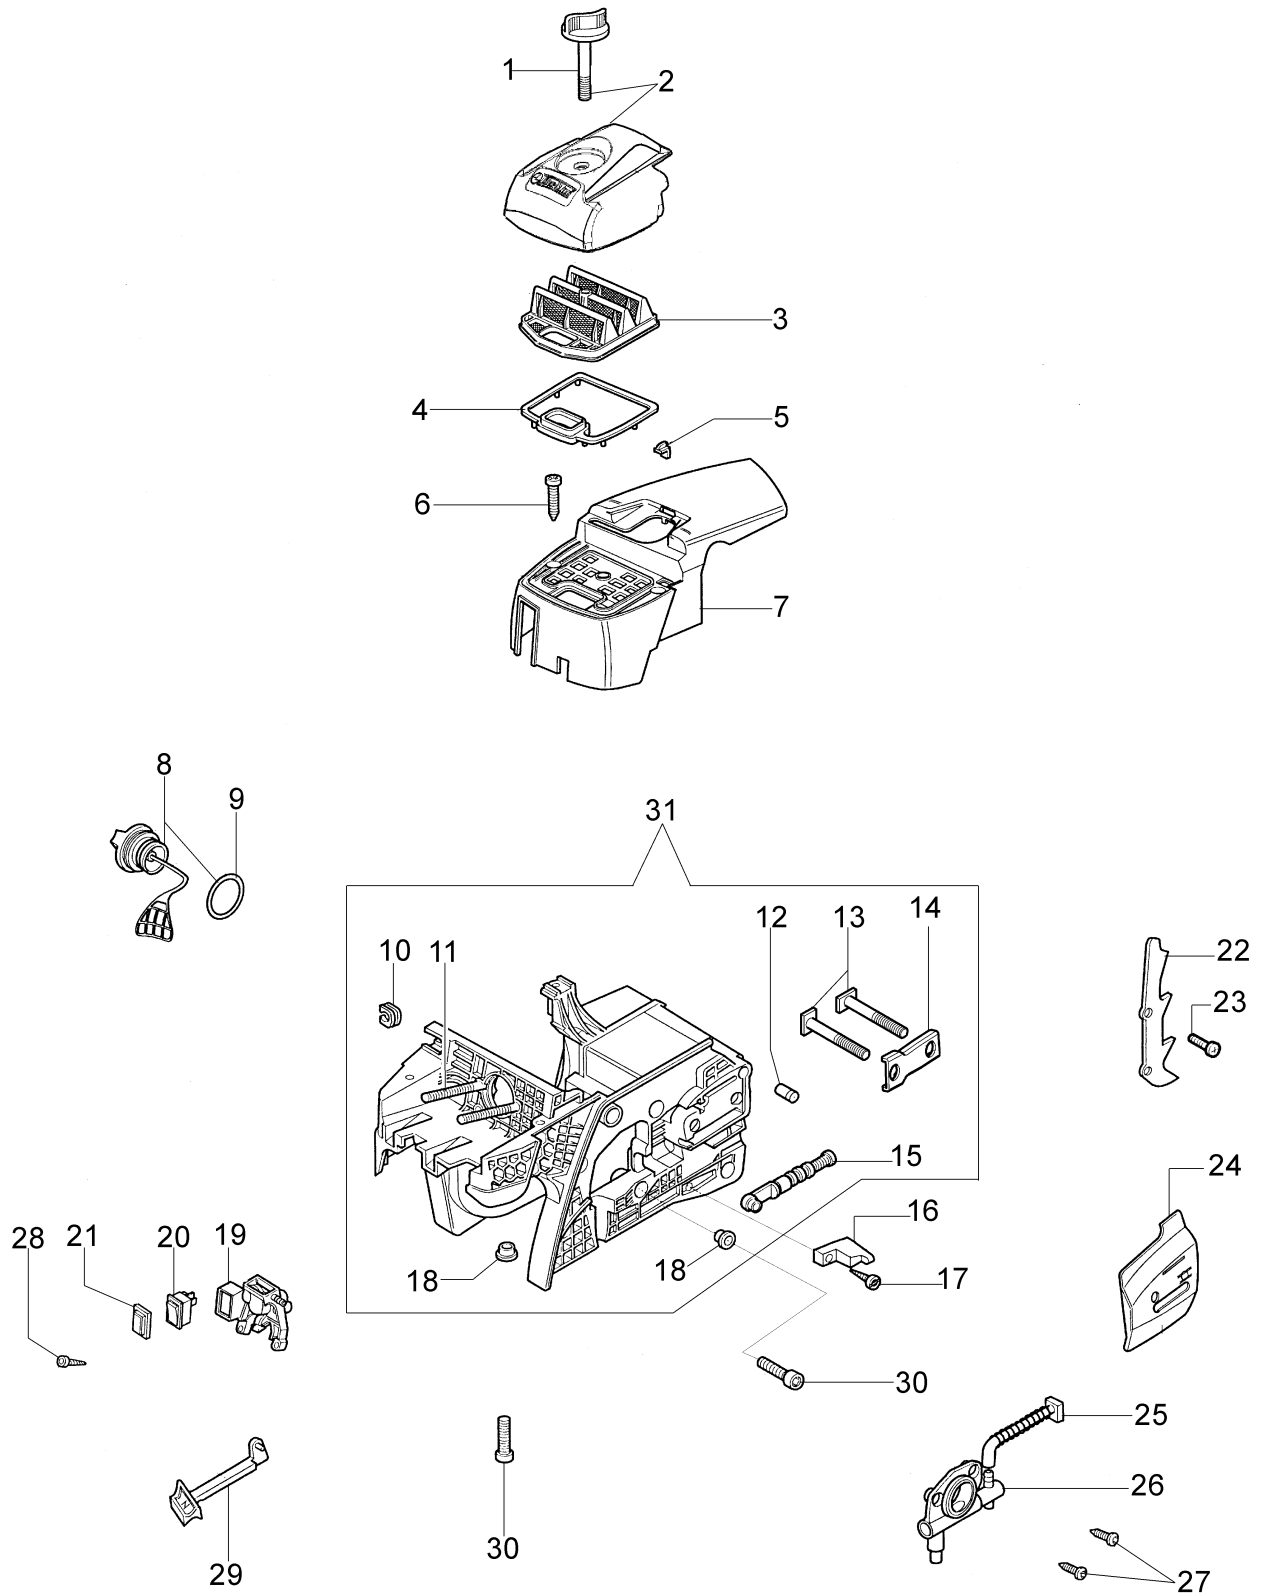

Ref.Nu	Qty	Part number	Description	Validity from	Validity till	Notes	Bulletin
1	1	50070077	Cable				
2	2	094000097	Screw				
3	2	006000315R	Washer				
4	2	3916004R	Washer				
5	1	094600097AR	Spark plug cap				
6	1	094600169A	Spring				
7	2	50070148A	Spacer				
8	1	2501001R	Ignition coil				
9	1	097000064AR	Starter handle				
10	1	50070123R	Starter rope				
11	4	3960092AR	Screw				
12	1	50050073R	Spring				
13	1	50070050A	Starter pulley				
14	1	094500034R	Washer				
15	1	094600041AR	Screw				
16	1	50072005BR	Starter assy				
17	2	004000142	Nut				
18	2	3833080	Washer				
19	2	005000361	Washer				
20	1	50072029	Pawl				
21	1	50260015R	Flywheel				

Ref.Nu	Qty	Part number	Description	Validity from	Validity till	Notes	Bulletin
1	1	50070095	Guard				
2	1	095000219AR	Spring				
3	1	097000107	Plug				
4	1	50010088AR	Spring				
5	1	3960045	Screw				
6	1	50070124AR	Plate				
7	1	3026003	Ring				
8	1	097000146	Lever				
9	1	094500297R	Clutch				
10	1	3960073R	Screw				
11	1	50050125R	Plate				
12	1	50050039R	Brake band				
13	1	006000300	Bushing				
14	1	50070149	Guard				
15	1	50070033	Spike				
16	2	3960098R	Screw				
17	1	50010148R	Nut				
18	1	3960093	Screw				
19	1	50070081	Cover				
20	1	094500029	Spring				
21	1	50070088	Washer				
22	1	3049007	O-ring				
23	1	50070080	Chain tensioner screw				
24	1	50070087AR	Adjuster nut				
25	1	50072027A	Chain tensioner kit				
26	1	50072060B	Chain cover assy				
27	1	50070069	Washer				
28	1	50070025R	Worm gear				
29	1	005000165R	Bearing				
30	1	50080023	Chain sprocket .325				
31	1	375100012AR	Washer				
32	1	097000106R	Plug				
33	1	094500046R	Ring				
34	1	094600275R	Bar 16" - 41 cm				
34	1	094600285R	Bar 18" - 46 cm				
35	1	30629028	Chain .325" x .058" (1,5mm)				
35	1	30629007	Chain .325" x .058" (1,5mm)				
36	1	50070084BR	Chain cover				