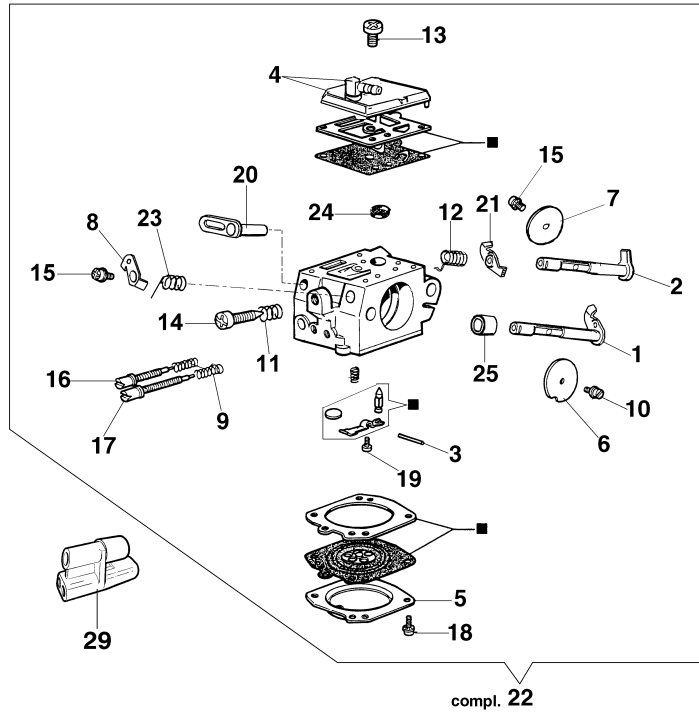

FINO A NOVEMBRE 2004
TILL NOVEMBER 2004
BIS NOVEMBER 2004
HASTA NOVIEMBRE 2004
JUSQU'A NOVEMBRE 2004

DA NOVEMBRE 2004
FROM NOVEMBER 2004
AB NOVEMBER 2004
DESDE NOVIEMBRE 2004
DEPUIS NOVEMBRE 2004

■ 89 KIT RIPARAZIONE
REPAIR KIT