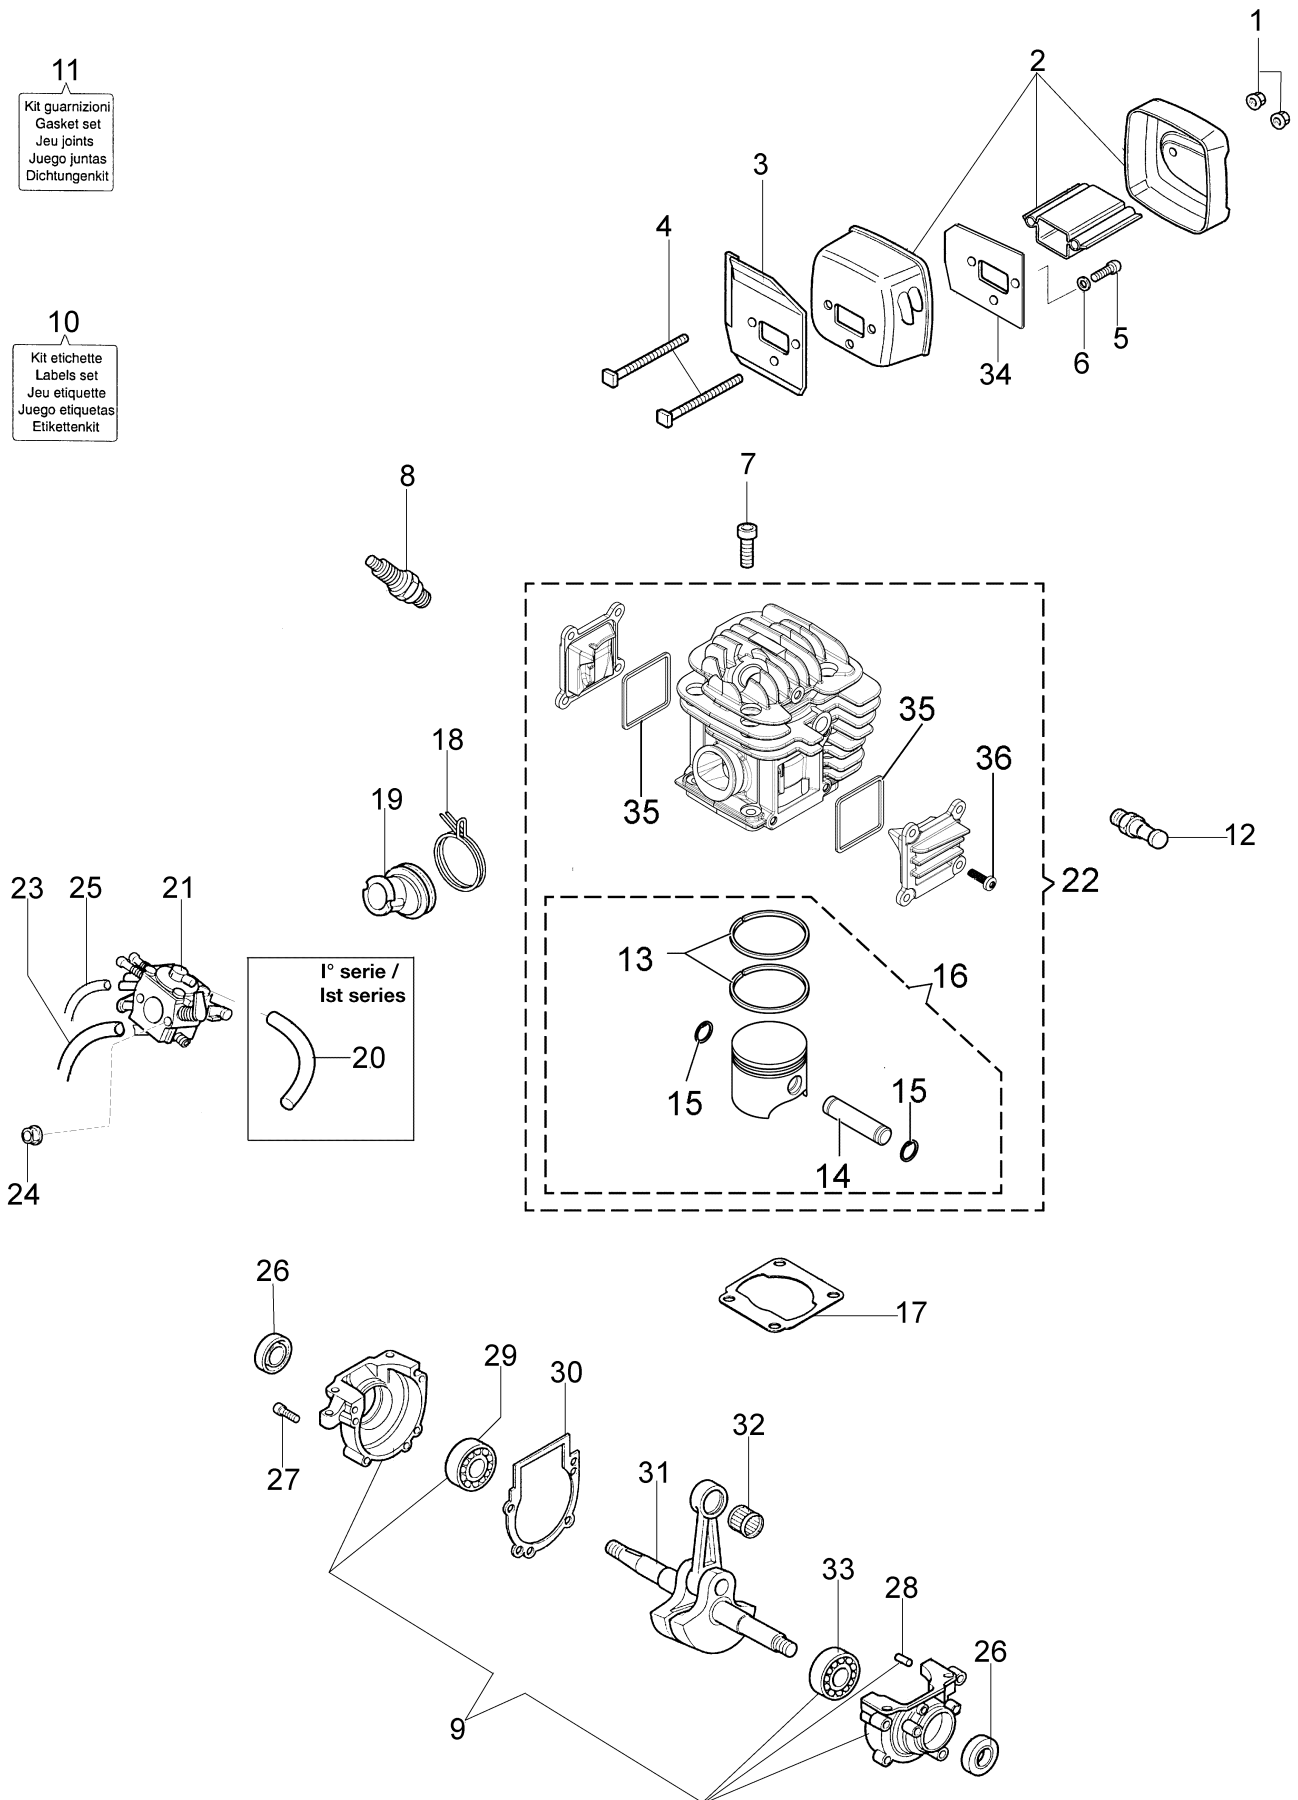

11
Kit guarnizioni
Gasket set
Jeu joints
Juego juntas
Dichtungenskit

10
Kit etichette
Labels set
Jeu étiquette
Juego etiquetas
Etikettenkit