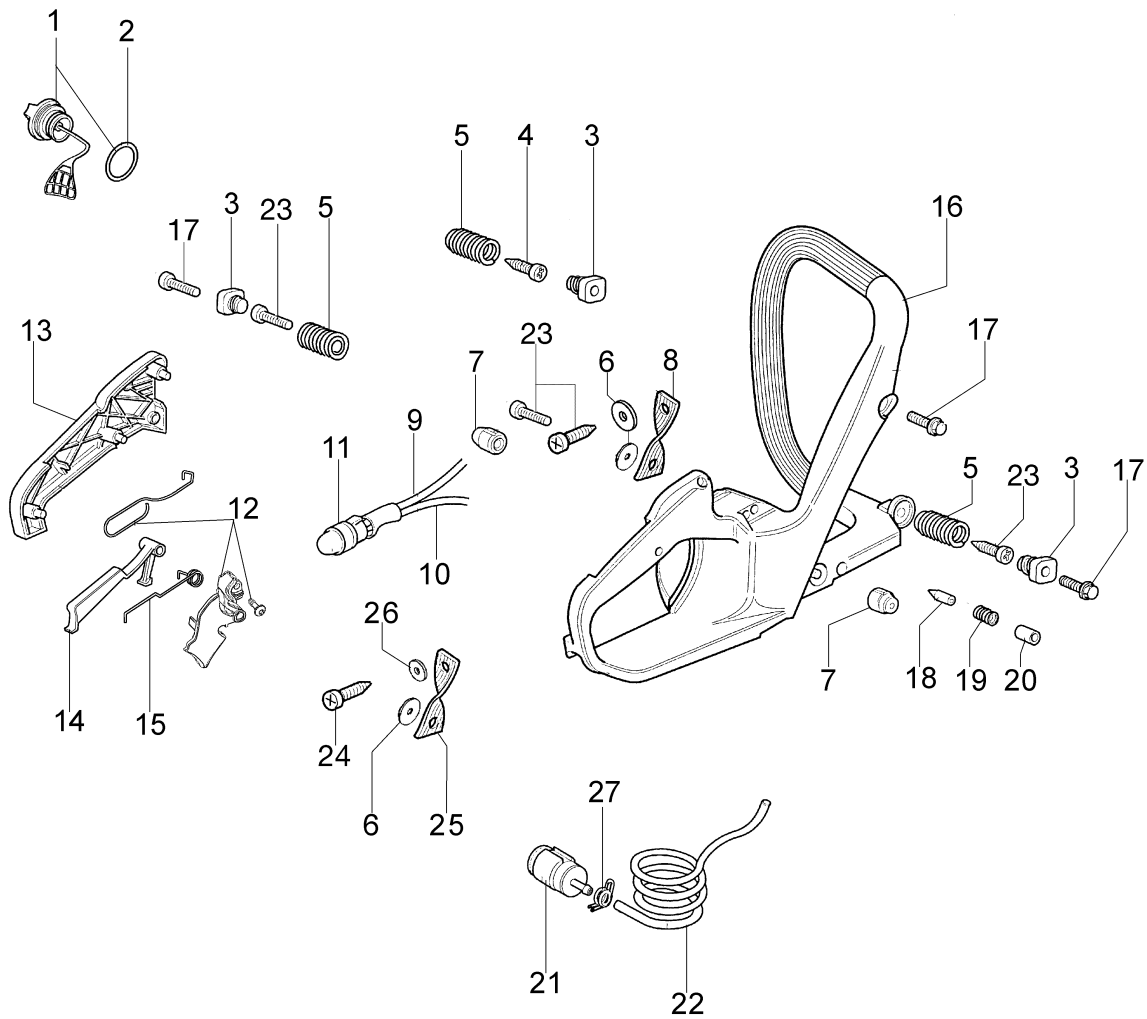

Ref.Nu	Qty	Part number	Description	Validity from	Validity till	Notes	Bulletin
1	1	50070034R	Knob				
2	1	50072030B	Cover				
3	1	50070036R	Air filter standard				BT1-019-07/07
3	1	50070244R	Air filter optional				BT1-019-07/07
4	1	50070056	Gasket				
5	1	50070066	Deflector				
6	3	3960092AR	Screw				
7	1	50070192	Cover				
8	1	50052005R	Tank cap				
9	1	3049025	O-ring				
10	1	005000347A	Grommet				
11	1	50070067A	Tie rod				
12	1	097000229R	Breather valve				
13	1	50070052AR	Screw				
14	1	50070211	Plate				
15	1	50072010BR	Oil filter				
16	1	094600369R	Guard				
17	1	094600041AR	Screw				
18	5	50050067	Spacer				
19	1	50080068R	Air filter support	SN 0573095611			BT4-155-05/13
20	1	2317021R	Switch				
21	1	2317013	Guard				
22	1	50070062	Spike				
23	2	3960098R	Screw				
24	1	50070055	Plate				
25	1	50070054R	Tube				
26	1	50170051AR	Oil pump				BT4-126-10/07
27	2	3960074	Screw				
28	1	3960057R	Screw				
29	1	50070228R	Lever				
30	5	3860097R	Screw				
31	1	50070007FR	Crankcase