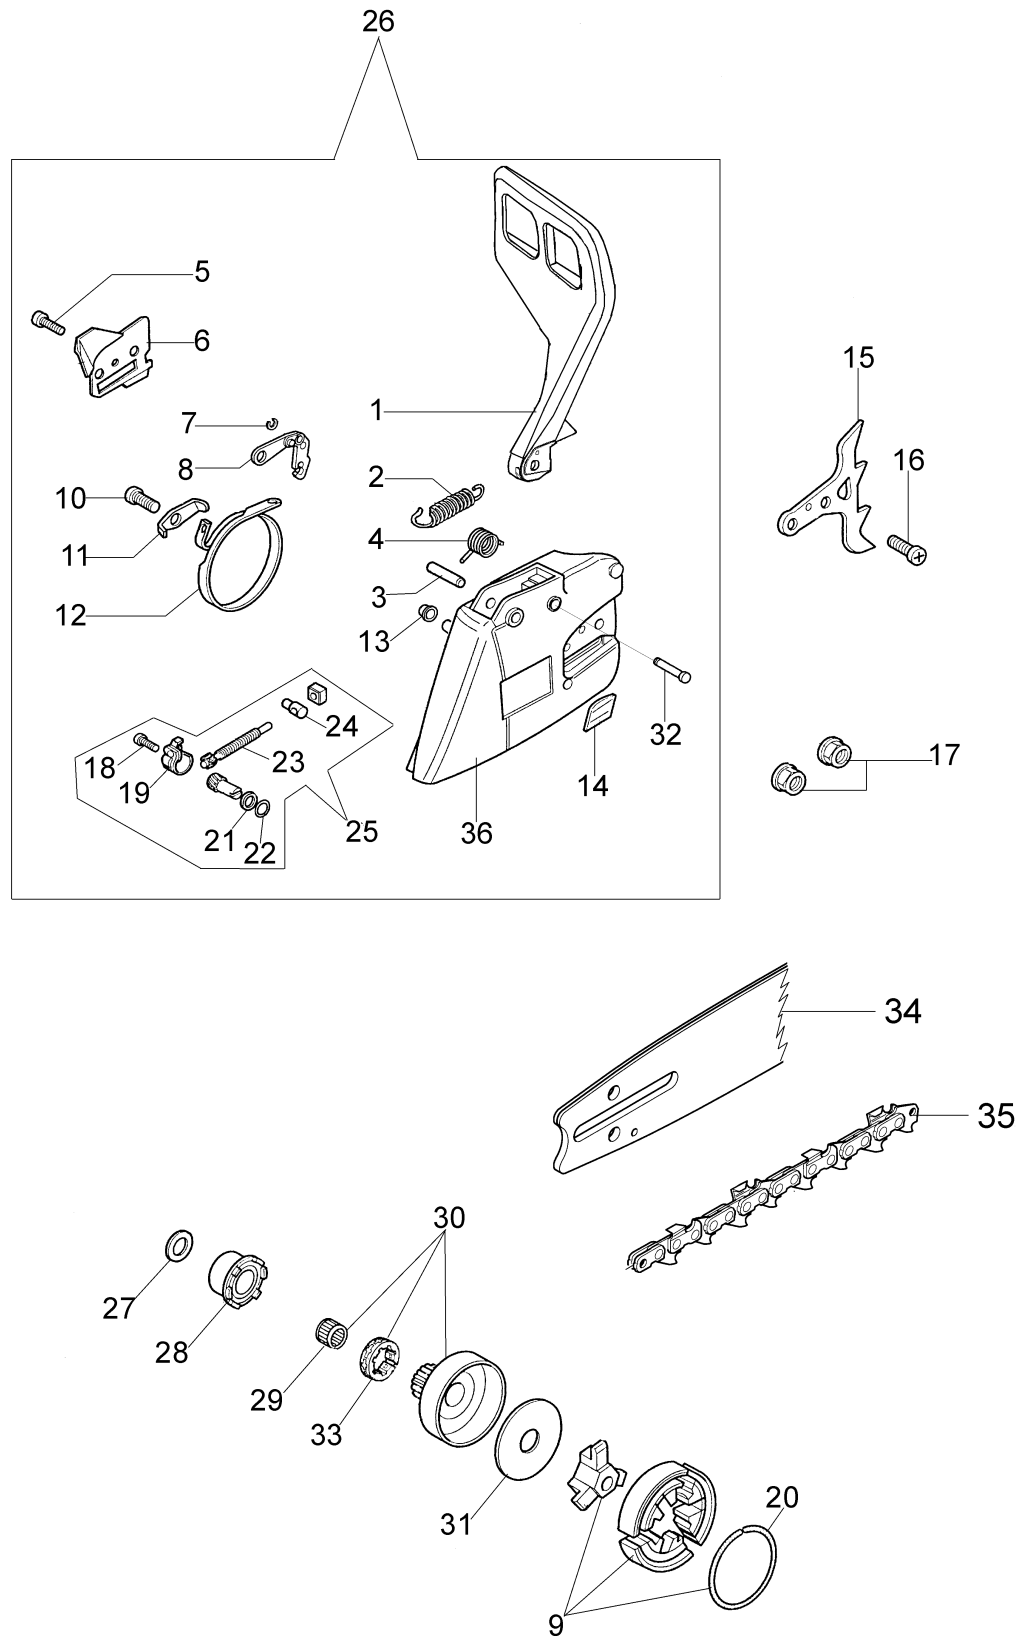

Ref.Nu	Qty	Part number	Description	Validity from	Validity till	Notes	Bulletin
1	1	50070077	Cable				
2	2	094000097	Screw				
3	2	006000315R	Washer				
4	2	3916004R	Washer				
5	1	094600097AR	Spark plug cap				
6	1	094600169A	Spring				
7	2	50070148A	Spacer				
8	1	2501001R	Ignition coil				
9	1	097000064AR	Starter handle				
10	1	50070123R	Starter rope				
11	4	3960092AR	Screw				
12	1	50050073R	Spring				
13	1	50070050A	Starter pulley				
14	1	094500034R	Washer				
15	1	094600041AR	Screw				
16	1	50072005BR	Starter assy				
17	2	004000142	Nut				
18	2	3833080	Washer				
19	2	005000361	Washer				
20	1	50072029	Pawl				
21	1	50260015R	Flywheel				

Ref.Nu	Qty	Part number	Description	Validity from	Validity till	Notes	Bulletin
1	1	50070095	Guard				
2	1	095000219AR	Spring				
3	1	097000107	Plug				
4	1	50010088AR	Spring				
5	1	3960045	Screw				
6	1	50070124AR	Plate				
7	1	3026003	Ring				
8	1	097000146	Lever				
9	1	094500297R	Clutch				
10	1	3960073R	Screw				
11	1	50050125R	Plate				
12	1	50050039R	Brake band				
13	1	006000300	Bushing				
14	1	50070149	Guard				
15	1	50070033	Spike				
16	2	3960098R	Screw				
17	1	50010148R	Nut				
18	1	3960093	Screw				
19	1	50070081	Cover				
20	1	094500029	Spring				
21	1	50070088	Washer				
22	1	3049007	O-ring				
23	1	50070080	Chain tensioner screw				
24	1	50070087AR	Adjuster nut				
25	1	50072027A	Chain tensioner kit				
26	1	50072060B	Chain cover assy				
27	1	50070069	Washer				
28	1	50070025R	Worm gear				
29	1	005000165R	Bearing				
30	1	50080023	Chain sprocket .325				
31	1	375100012AR	Washer				
32	1	097000106R	Plug				
33	1	094500046R	Ring				
34	1	094600275R	Bar 16" - 41 cm				
34	1	094600285R	Bar 18" - 46 cm				
35	1	30629028	Chain .325" x .058" (1,5mm)				
35	1	30629007	Chain .325" x .058" (1,5mm)				
36	1	50070084BR	Chain cover				