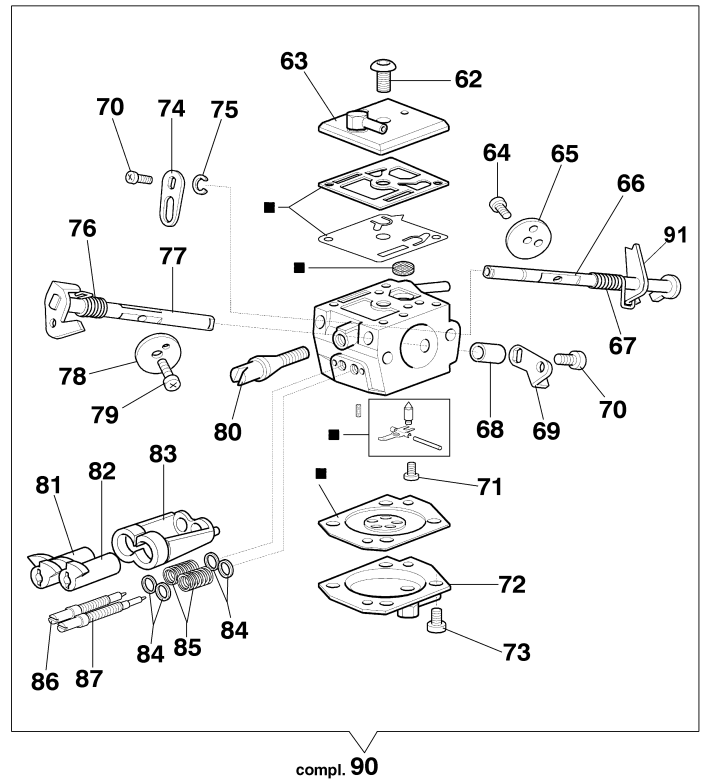

FINO A NOVEMBRE 2004
TILL NOVEMBER 2004
BIS NOVEMBER 2004
HASTA NOVIEMBRE 2004
JUSQU'A NOVEMBRE 2004

DA NOVEMBRE 2004
FROM NOVEMBER 2004
AB NOVEMBER 2004
DESDE NOVIEMBRE 2004
DEPUIS NOVEMBRE 2004

■ 89 KIT RIPARAZIONE
REPAIR KIT