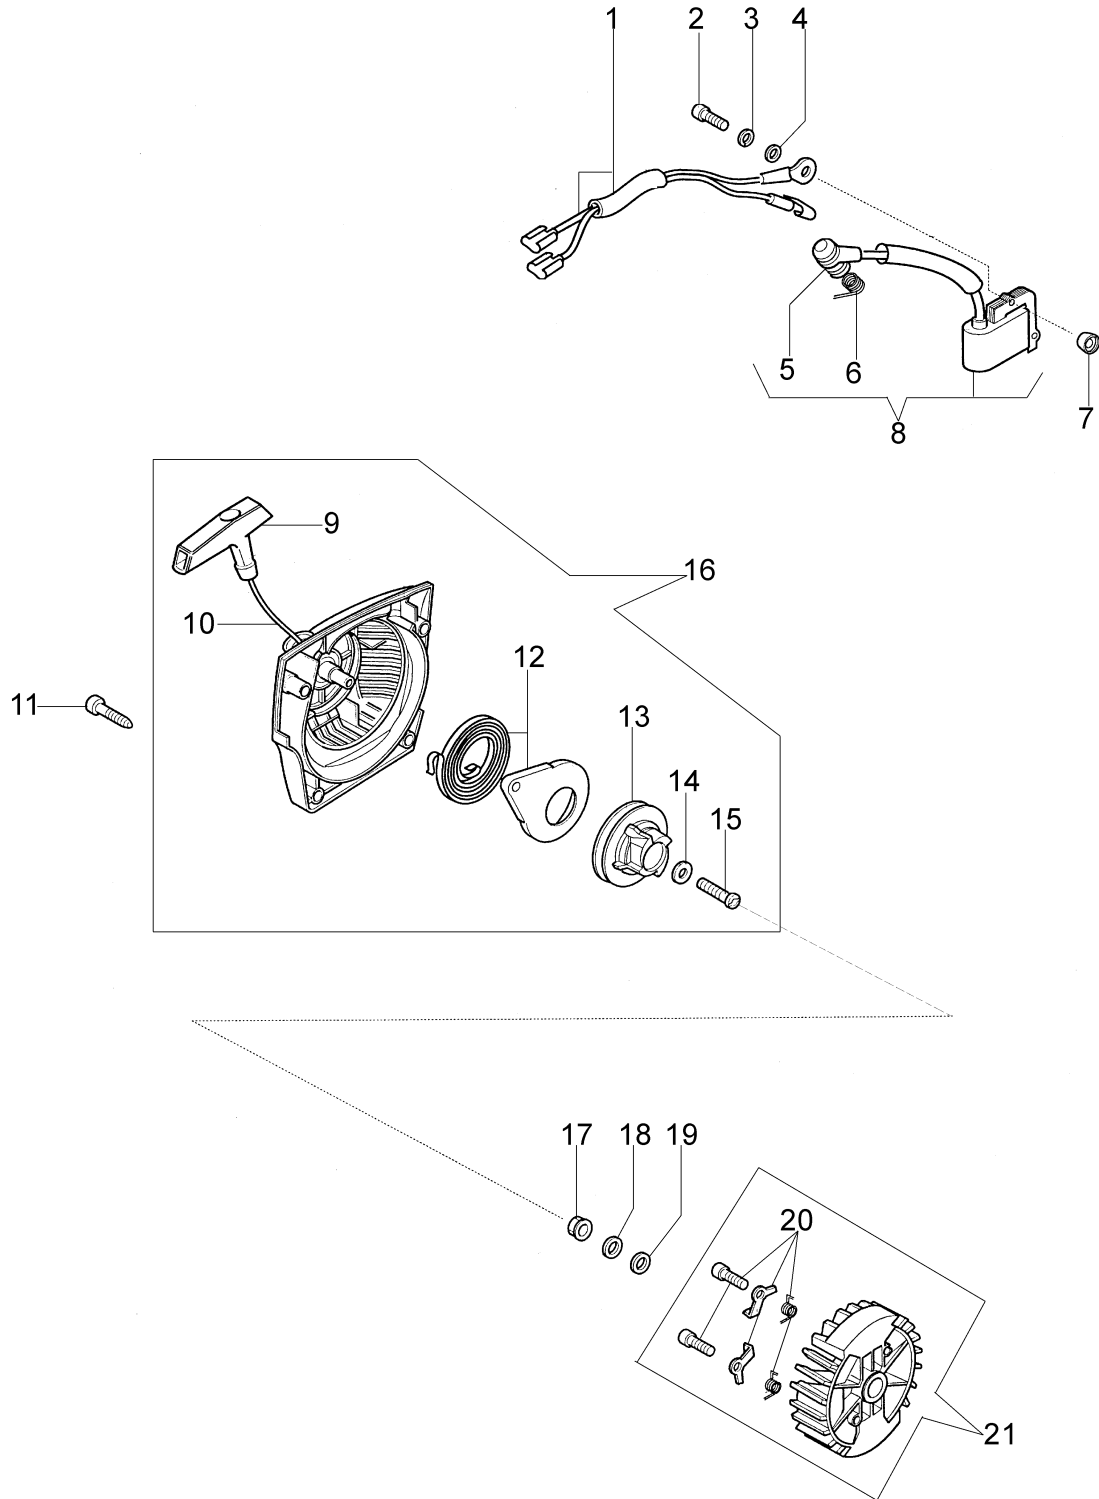

Ref.Nu	Qty	Part number	Description	Validity from	Validity till	Notes	Bulletin
1	1	50070077	Cable				
2	2	094000097	Screw				
3	2	006000315R	Washer				
4	2	3916004R	Washer				
5	1	094600097AR	Spark plug cap				
6	1	094600169A	Spring				
7	2	50070148A	Spacer				
8	1	2501001R	Ignition coil				
9	1	097000064AR	Starter handle				
10	1	50070123R	Starter rope				
11	4	3960092AR	Screw				
12	1	50050073R	Spring				
13	1	50070050A	Starter pulley				
14	1	094500034R	Washer				
15	1	094600041AR	Screw				
16	1	50072005BR	Starter assy				
17	2	004000142	Nut				
18	2	3833080	Washer				
19	2	005000361	Washer				
20	1	50072029	Pawl				
21	1	50260015R	Flywheel				

Ref.Nu	Qty	Part number	Description	Validity from	Validity till	Notes	Bulletin
1	1	50070095	Guard				
2	1	095000219AR	Spring				
3	1	097000107	Plug				
4	1	50010088AR	Spring				
5	1	3960045	Screw				
6	1	50070124AR	Plate				
7	1	3026003	Ring				
8	1	097000146	Lever				
9	1	094500297R	Clutch				
10	1	3960073R	Screw				
11	1	50050125R	Plate				
12	1	50050039R	Brake band				
13	1	006000300	Bushing				
14	1	50070149	Guard				
15	1	50070033	Spike				
16	2	3960098R	Screw				
17	1	50010148R	Nut				
18	1	3960093	Screw				
19	1	50070081	Cover				
20	1	094500029	Spring				
21	1	50070088	Washer				
22	1	3049007	O-ring				
23	1	50070080	Chain tensioner screw				
24	1	50070087AR	Adjuster nut				
25	1	50072027A	Chain tensioner kit				
26	1	50072060B	Chain cover assy				
27	1	50070069	Washer				
28	1	50070025R	Worm gear				
29	1	005000165R	Bearing				
30	1	50080023	Chain sprocket .325				
31	1	375100012AR	Washer				
32	1	097000106R	Plug				
33	1	094500046R	Ring				
34	1	094600275R	Bar 16" - 41 cm				
34	1	094600285R	Bar 18" - 46 cm				
35	1	30629028	Chain .325" x .058" (1,5mm)				
35	1	30629007	Chain .325" x .058" (1,5mm)				
36	1	50070084BR	Chain cover				